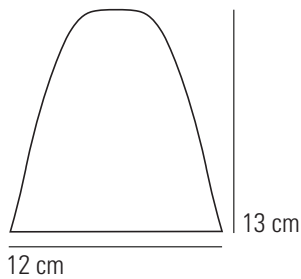

## Specifications

PRODUCT CODE:	FW397
BULB CAP:	E27
MAX WATTAGE:	40W
VOLTAGE:	230V (AC)
BULB TYPE:	GLS
IP RATING:	IP20

MATERIAL:	BONE CHINA, BRASS, STEEL
AVAILABLE FINISH:	NATURAL BONE CHINA SHADE SATIN BRASS STEM
CABLE COLOUR:	BLACK / GREY COTTON BRAID