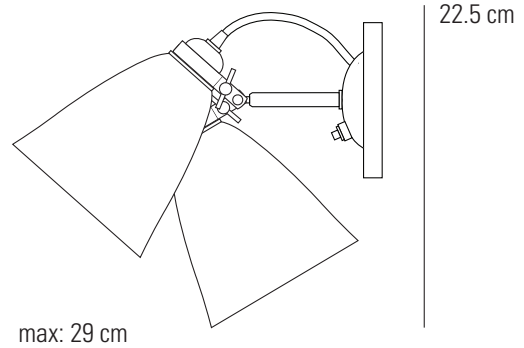

# HECTOR 30 Switched Wall Light

## Specifications

PRODUCT CODE:	FW397
BULB CAP:	E27
MAX WATTAGE:	40W
VOLTAGE:	230V (AC)
BULB TYPE:	GLS
IP RATING:	IP20

MATERIAL:	BONE CHINA, BRASS, STEEL
AVAILABLE FINISH:	NATURAL BONE CHINA SHADE SATIN BRASS STEM
CABLE COLOUR:	BLACK / GREY COTTON BRAID