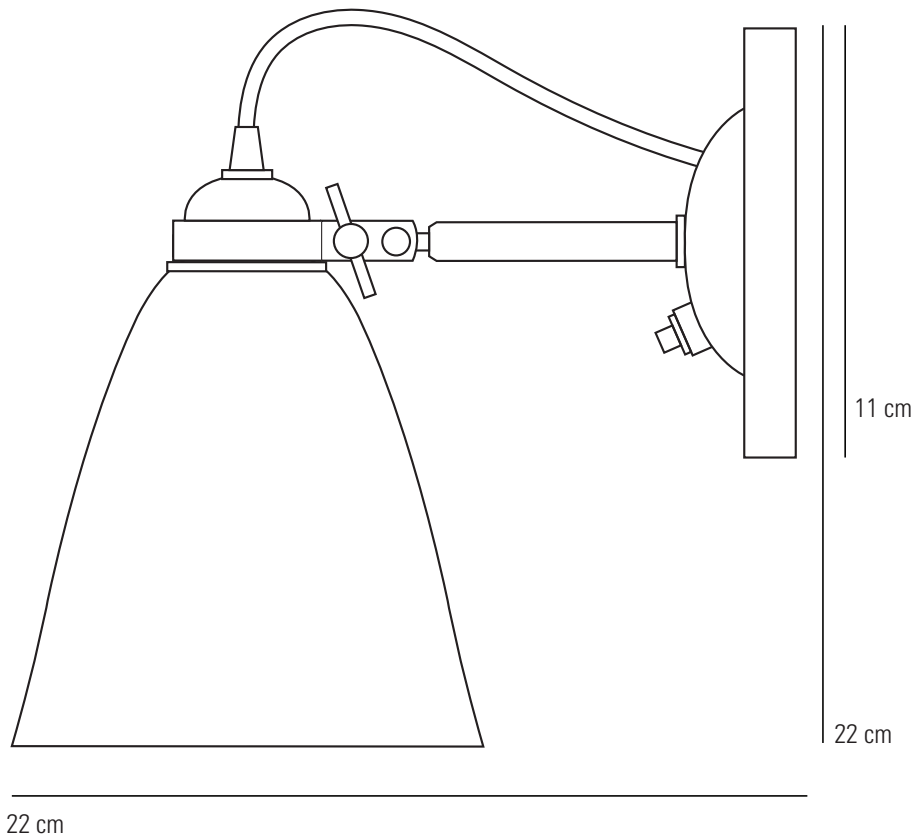

# HECTOR 30 Switched Wall Light

## Specifications

PRODUCT CODE:	FW397
BULB CAP:	E27
MAX WATTAGE:	40W
VOLTAGE:	230V (AC)
BULB TYPE:	GLS
IP RATING:	IP20

MATERIAL:	BONE CHINA, BRASS, STEEL
AVAILABLE FINISH:	NATURAL BONE CHINA SHADE SATIN BRASS STEM
CABLE COLOUR:	BLACK / GREY COTTON BRAID