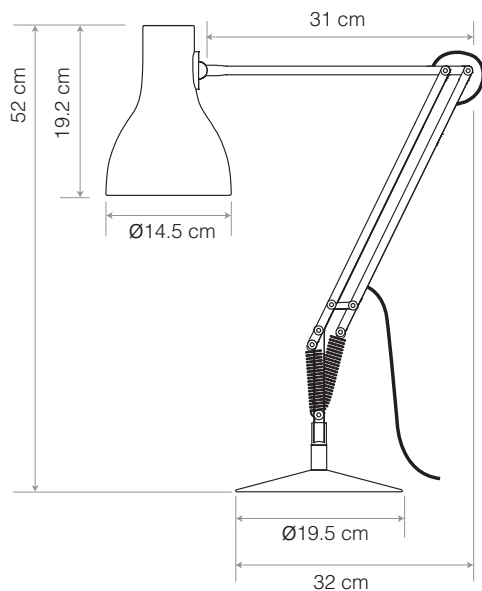

Type 75™ Desk Lamp

Type 75™ Collection | Technical Sheet

ANGLEPOISE®

Launched In 2004 | Designed by Sir Kenneth Grange

Max Horizontal Reach 71 cm
Max Vertical Reach 90 cm

Product

Desk Lamp - Jet Black
Desk Lamp - Alpine White
Desk Lamp - Slate Grey
Desk Lamp - Silver Lustre

Materials

- Matt paint or brushed aluminium finish
- Aluminium shade
- Aluminium arms
- Chrome plated fittings
- Cast iron base with aluminium cover
- IP20 rating

Dimensions

- Shade diameter: \varnothing 14.5cm
- Shade height: 19.2cm
- Max reach: 71cm (from base to shade)
- Base diameter: \varnothing 19.5cm
- Cable length: 250cm
- Lamp Packaging (L x W x H): 32cm x 18cm x 44cm
- Lamp Packaged Weight: 4.5kg

Electrical

- Voltage 220/240V, 50/60Hz
- Class II - Double insulated
- Note: Bulb weight critical for balance. Approximate bulb weight 25-45g
- Integrated shade switch
- Plug: 2-pin Europlug to CEE 7/16
- E27 lamp holder
- Maximum permitted bulb: 10W MAX E27
- Supplied with compatible 5.5W LED E27 bulb
 - Luminous Intensity: 600lm
 - Life: 15,000 Hours
 - Non-dimmable
 - Colour Temperature: 2700K
 - CRI (Ra): 80