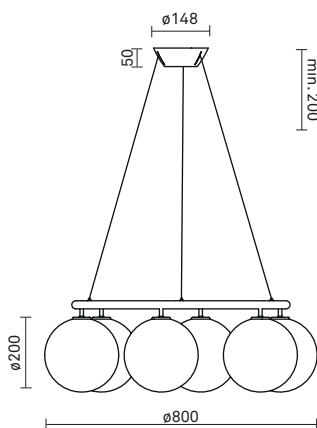

NUURA

MIIRA 6 CIRCULAR Rock Grey/Opal White

Design: Sofie Refer, 2020. EU-model.

Miira 6 Circular in mouth-blown Opal White glass and Rock Grey finish. Incl. Ceiling plate.

The significant details of Miira are the fine curves and thin neck that gives a graceful appearance. The Miira Collection features mouth-blown glass globes in both Opal White and Optic Clear. The Optic glass has slight variances due to the handmade process, which makes each piece unique.

Miira collection is designed with the chandelier as a centre and expands into a complete series of lights, manufactured in the highest quality.

Miira 6 Circular, comprising six mouth-blown glass domes, has a diameter of 80 cm, making it ideal to place above a dining table or sofa.

Miira collection

The Miira collection include the following products:

- **Miira 1:** Rock Grey/Brass - Opal White/Optic clear
- **Miira 3:** Rock Grey/Brass - Opal White/Optic clear
- **Miira 1 Large:** Rock Grey/Brass - Opal White/Optic Clear
- **Miira 3 Large:** Rock Grey/Brass - Opal White/Optic Clear
- **Miira 4:** Rock Grey/Brass - Opal White/Optic Clear
- **Miira 6:** Rock Grey/Brass - Opal White/Optic Clear
- **Miira 6 Large:** Rock Grey/Brass, Opal White/Optic Clear
- **Miira 6 Circular:** Dark Bronze/Brass/Rock Grey, Opal White/Optic Clear
- **Miira 8 Circular:** Dark Bronze/Brass/Rock Grey, Opal White/Optic Clear
- **Miira 13:** Rock Grey/Brass - Opal White/Optic Clear
- **Miira 13 Large:** Rock Grey/Brass, Opal White/Optic Clear
- **Miira Wall:** Rock Grey/Brass - Opal White/Optic Clear
- **Miira Table:** Rock Grey/Brass - Opal White/Optic Clear