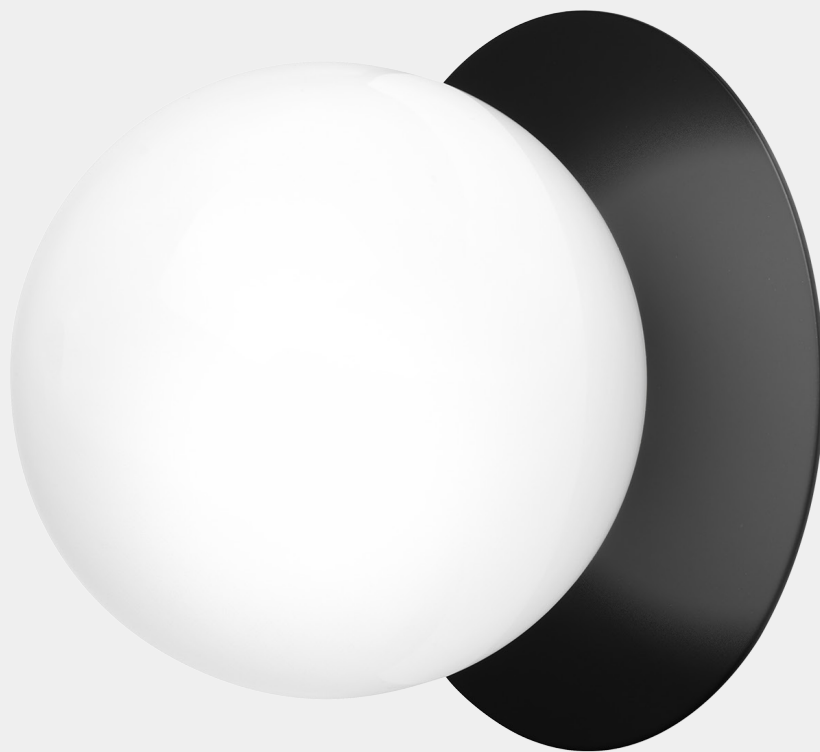

NUURA

LIILA 1 MEDIUM
black / opal

Design: Sofie Refer, 2018

Liila 1 Medium works well as a single lamp or grouped in a decorative formation. Liila 1 Medium also suits smaller rooms, the bathroom and the entrance hall.

Explore the rest of the Liila collection on our website, [here](#)

Product no.: EU - 2046028 / US - 3046021

Certifications: CE, IP44, Class I

Type: Wall / ceiling light - indoor

For information about IP ratings, click [here](#)

Colour: Glass: opal white / Metal: black

Cleaning: Use a soft dry cloth to clean the product.
Do not use household cleaners.

Materials: Powder-coated metal, mouth-blown glass

Light source: Socket: G9
Max wattage: 7W LED
Voltage (V): 220-240V / 120V

Dimensions: 165mm / 6,5in x 170mm / 6,7in
Ceiling plate: \varnothing 103mm / 4in(EU)
 \varnothing 140mm / 5,5in (US)
Glass: \varnothing 140 / 5,5in

Weight: Armature + glass: 1000g

See recommended light source [here](#)