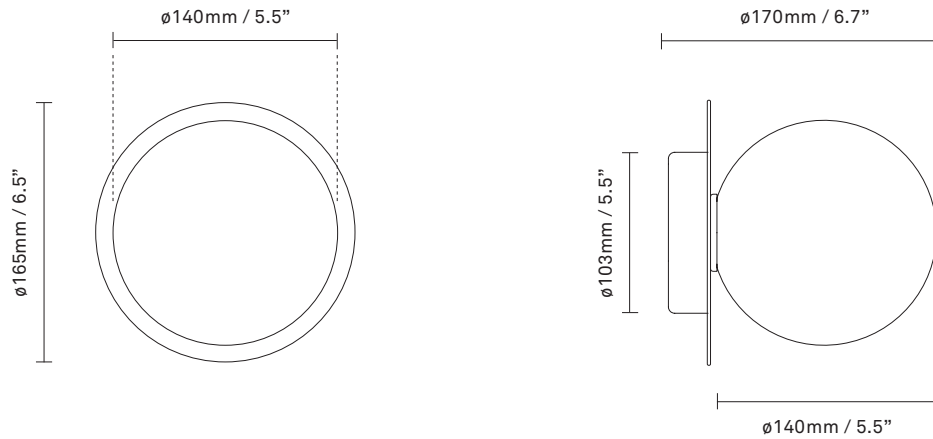

NUURA

LIILA 1 MEDIUM
black / opal

Design: Sofie Refer, 2018

Liila 1 Medium works well as a single lamp or grouped in a decorative formation. Liila 1 Medium also suits smaller rooms, the bathroom and the entrance hall.

Explore the rest of the Liila collection on our website, [here](#)

Product no.: EU - 2046028 / US - 3046021

Certifications: CE, IP44, Class I

Type: Wall / ceiling light - indoor

For information about IP ratings, click [here](#)

Dimensions: 165mm / 6,5in x 170mm / 6,7in
Ceiling plate: \varnothing 103mm / 4in(EU)
 \varnothing 140mm / 5,5in (US)
Glass: \varnothing 140 / 5,5in

Weight: Armature + glass: 1000g

See recommended light source [here](#)

Packaging: Dimensions: L: 338mm / 13,3in x W:
194mm / 7,6in x H: 175mm / 6,9in
Weight: 480g
Total weight incl. product: 1480g
Number of parcels: 1
Material: Brown cardboard

Light sources not included

Dimmable if installed with appropriate dimmable LED light source(s) suitable for your dimmer circuit.