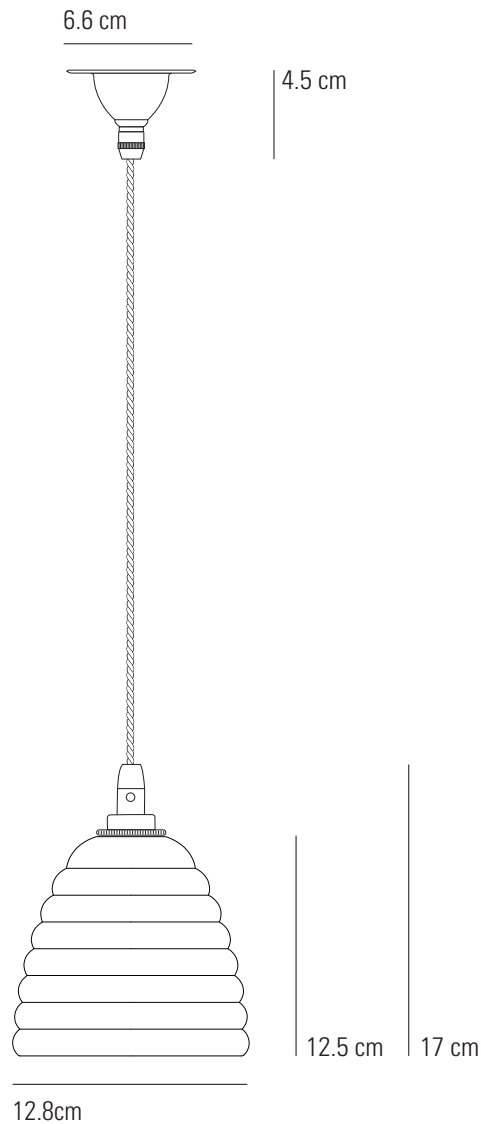

ANTIQUE BRASS BIBENDUM

Pendant Light

Specifications

PRODUCT CODE:	FP584/ANT
BULB CAP:	E27
MAX WATTAGE:	40W
VOLTAGE:	230V (AC)
BULB TYPE:	GLS
IP RATING:	IP20

MATERIAL(S):	BONE CHINA, BRASS
AVAILABLE FINISH:	MATT BONE CHINA SHADE + ANTIQUE BRASS CEILING ROSE & LAMP HOLDER
CABLE COLOUR:	TWISTED GREY COTTON BRAID
CABLE LENGTH:	180 CM