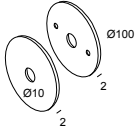

1->2

**21032 0315** LED POWER CONVERTER 48V-DC to 700 mA-DC / 25W DIM5

1->2

**SPY 52 ON 92720 B**

19823 9220 B

**Coverset**

---

**204 00 100 B** COVERSET R 100 B