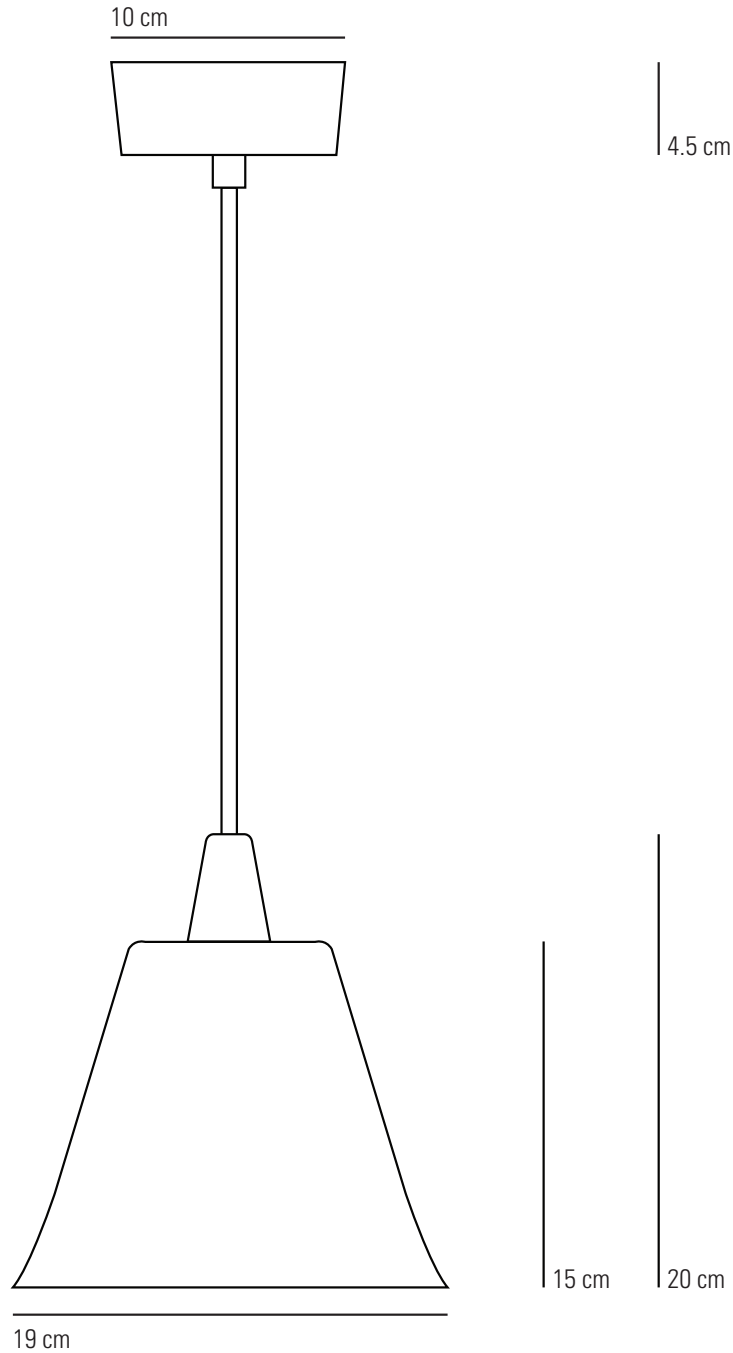

HECTOR Large Pleat Pendant Light

Specifications

PRODUCT CODE: FP131

BULB CAP: E27

MAX WATTAGE: 60W

VOLTAGE: 230V (AC)

BULB TYPE: GLS

IP RATING: IP20

MATERIAL(S): BONE CHINA

AVAILABLE FINISH: NATURAL BONE CHINA

CABLE COLOUR: SAND & TAUPE COTTON BRAID