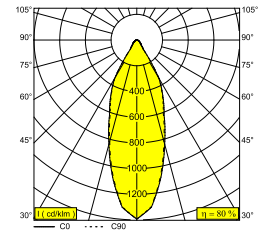

[View on website](#)

General info

LOCATION	innenbereich
INSTALLATION	Decke Aufbau
INGRESS PROTECTION	IP20
WEIGHT (KG)	0,5
ADJUSTABILITY	nicht verstellbar
INFORMATION	REFLECTOR FL-33° INCL.DIMMABLE POWER SUPPLY 350mA-DC

Electrical info

ELECTRICAL	220-240V / 50-60Hz
CLASS	II
POWER SUPPLY INCLUDED	YES
DIM TYPE	Phasenabschnitt
ENERGY CLASS	E
CERTIFICATION	CB, EAC, ENEC

Lightsource info

LIGHTSOURCE NAME	LED
LIGHTSOURCE	LED array 7,1W / CRI>90 (R9: 60) / 2700K / 779lm
RVALUES	Rf: 89 / Rg: 100
SDMC	SDCM2
RISKGROUP	RG1
LM80	L90B10 > 50000
LED TECHNICS (LIGHT SOURCE)	779lm // 7,1W // 110lm/W
LED TECHNICS (LUMINAIRE)	621lm // 8W // 76lm/W

Accessories

BOXY HONEYCOMB
BOXY SOFTENING LENS
BOXY GLASS SBL