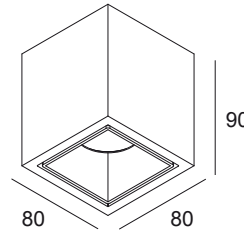

[View on website](#)

General info

LOCATION	innenbereich
INSTALLATION	Decke Aufbau
INGRESS PROTECTION	IP20
WEIGHT (KG)	0,5
ADJUSTABILITY	nicht verstellbar
INFORMATION	REFLECTOR FL-33° INCL.DIMMABLE POWER SUPPLY 350mA-DC

Electrical info

ELECTRICAL	220-240V / 50-60Hz
CLASS	II
POWER SUPPLY INCLUDED	YES
DIM TYPE	Phasenabschnitt
ENERGY CLASS	E
CERTIFICATION	CB, EAC, ENEC

Lightsource info

LIGHTSOURCE NAME	LED
LIGHTSOURCE	LED array 7,1W / CRI>90 (R9: 60) / 2700K / 779lm
RVALUES	Rf: 89 / Rg: 100
SDMC	SDCM2
RISKGROUP	RG1
LM80	L90B10 > 50000
LED TECHNICS (LIGHT SOURCE)	779lm // 7,1W // 110lm/W
LED TECHNICS (LUMINAIRE)	621lm // 8W // 76lm/W

Accessories

BOXY HONEYCOMB
BOXY SOFTENING LENS
BOXY GLASS SBL