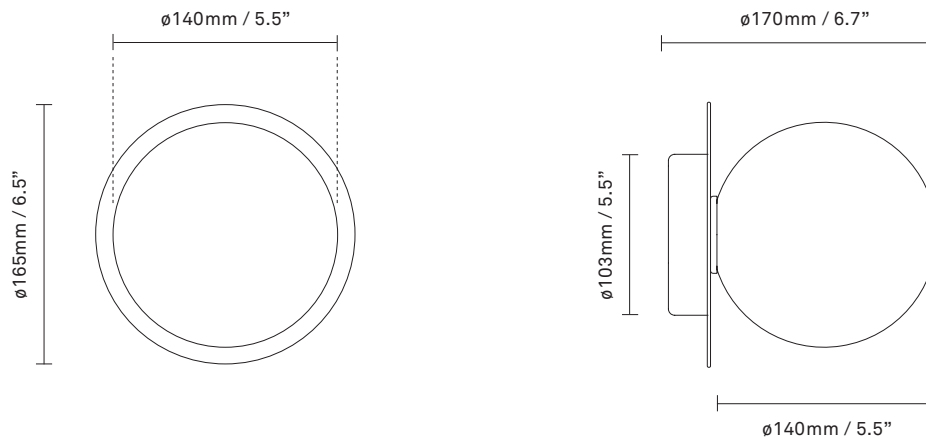

NUURA

LIILA 1 MEDIUM
dark bronze / optic clear

Design: Sofie Refer, 2018

Liila 1 Medium works well as a single lamp or grouped in a decorative formation. Liila 1 Medium also suits smaller rooms, the bathroom and the entrance hall.

Explore the rest of the Liila collection on our website, [here](#)

Product no.: EU - 2046034 / US - 3046027

Certifications: CE, IP44, Class I

Type: Wall / ceiling light - indoor

For information about IP ratings, click [here](#)

Dimensions: 165mm / 6,5in x 170mm / 6,7in
Ceiling plate: \varnothing 103mm / 4in(EU)
 \varnothing 140mm / 5,5in (US)
Glass: \varnothing 140 / 5,5in

Weight: Armature + glass: 1000g

See recommended light source [here](#)

Packaging: Dimensions: L: 338mm / 13,3in x W: 194mm / 7,6in x H: 175mm / 6,9in
Weight: 480g
Total weight incl. product: 1480g
Number of parcels: 1
Material: Brown cardboard

Light sources not included

Dimmable if installed with appropriate dimmable LED light source(s) suitable for your dimmer circuit.