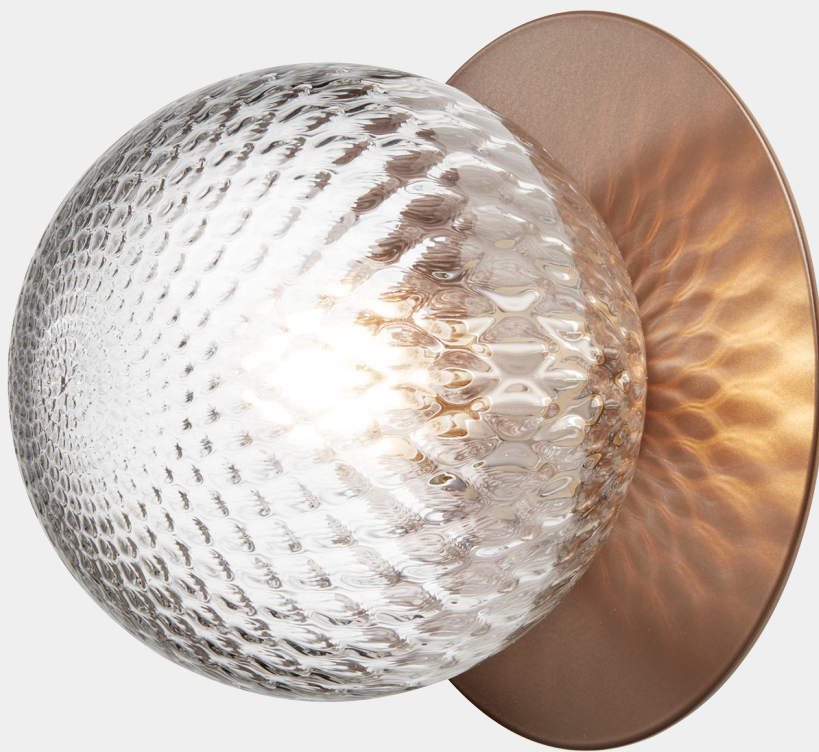

NUURA

LIILA 1 MEDIUM
dark bronze / optic clear

Design: Sofie Refer, 2018

Liila 1 Medium works well as a single lamp or grouped in a decorative formation. Liila 1 Medium also suits smaller rooms, the bathroom and the entrance hall.

Explore the rest of the Liila collection on our website, [here](#)

Product no.: EU - 2046034 / US - 3046027

Certifications: CE, IP44, Class I

Type: Wall / ceiling light - indoor

For information about IP ratings, click [here](#)

Colour: Glass: optic clear / Metal: dark bronze

Cleaning: Use a soft dry cloth to clean the product.
Do not use household cleaners.

Materials: Powder-coated metal, mouth-blown glass

Light source: Socket: G9
Max wattage: 7W LED
Voltage (V): 220-240V / 120V