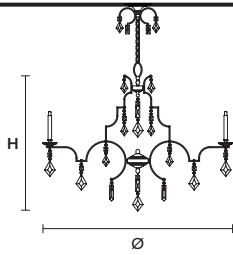

## Standard chain/cable for all chandelier/suspension

H 50 cm / 19.68"

H 120 cm / 47.24"

## LIZZI 6+6