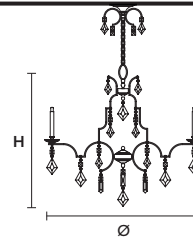

## TECHNICAL INFORMATION

Ø 105 cm / 41.34"

H 85 cm / 33.46"

WW 12×G9×10 W max  
(not included)

USA 12×G9×10 W max  
(not included)

## LIZZI 4+4