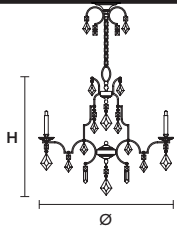

LIZZI 3+3

Chandelier

TECHNICAL INFORMATION

Ø 75 cm / 29.53"

H 65 cm / 25.59"

WW 6×G9×10 W max
(not included)

USA 6×G9×10 W max
(not included)