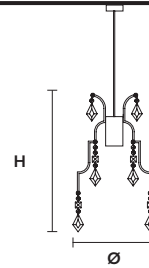

LIZZI S1

Suspension

TECHNICAL INFORMATION

Ø 36 cm / 14.17"

H 53 cm / 20.86"

WW 1×GU10×15W max
(not included)

USA 1×GU10×15W max
(not included)