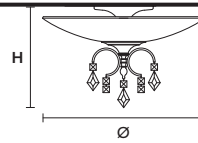

## TECHNICAL INFORMATION

Ø 36 cm / 14.17"

H 53 cm / 20.86"

WW 1×GU10×15W max  
(not included)

USA 1×GU10×15W max  
(not included)

LIZZI PL5

Ceiling

TECHNICAL INFORMATION

Ø 70 cm / 27.56"

H 40 cm / 15.75"

WW 5×E27×20 W max

USA 5×E26×60 W max  
(not included)

LIZZI PL3

Ceiling

TECHNICAL INFORMATION

Ø 55 cm / 21.65"

H 40 cm / 15.75"

WW 3×E27×20 W max

USA 3×E26×60 W max  
(not included)

LIZZI SPOT

Spot

TECHNICAL INFORMATION

Ø 13 cm / 5.12"

H 12 cm / 4.72"