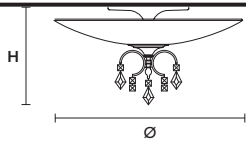

## TECHNICAL INFORMATION

Ø 75 cm / 29.53"

H 65 cm / 25.59"

WW 6×G9×10 W max  
(not included)

USA 6×G9×10 W max  
(not included)

## TECHNICAL INFORMATION

Ø 36 cm / 14.17"

H 53 cm / 20.86"

WW 1×GU10×15W max  
(not included)

USA 1×GU10×15W max  
(not included)

LIZZI PL5

Ceiling

TECHNICAL INFORMATION

Ø 70 cm / 27.56"

H 40 cm / 15.75"

WW 5×E27×20 W max

USA 5×E26×60 W max  
(not included)

LIZZI PL3

Ceiling

TECHNICAL INFORMATION

Ø 55 cm / 21.65"

H 40 cm / 15.75"

WW 3×E27×20 W max

USA 3×E26×60 W max  
(not included)

LIZZI SPOT

Spot

TECHNICAL INFORMATION

Ø 13 cm / 5.12"

H 12 cm / 4.72"