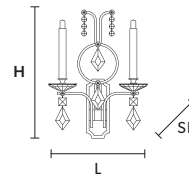

LIZZI A2

Applique

TECHNICAL INFORMATION

L 25 cm / 9.84"

SP 13 cm / 5.51"

H 38 cm / 15"

WW 2×G9×10 W max
(not included)

USA 2×G9×10 W max
(not included)