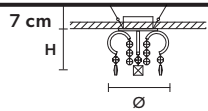

## TECHNICAL INFORMATION

Ø 75 cm / 29.53"

H 65 cm / 25.59"

WW 6×G9×10 W max  
(not included)

USA 6×G9×10 W max  
(not included)

## TECHNICAL INFORMATION

Ø 36 cm / 14.17"

H 53 cm / 20.86"

WW 1×GU10×15W max  
(not included)

USA 1×GU10×15W max  
(not included)

LIZZI PL5

Ceiling

TECHNICAL INFORMATION

Ø 70 cm / 27.56"

H 40 cm / 15.75"

WW 5×E27×20 W max

USA 5×E26×60 W max  
(not included)

LIZZI PL3

Ceiling

TECHNICAL INFORMATION

Ø 55 cm / 21.65"

H 40 cm / 15.75"

WW 3×E27×20 W max

USA 3×E26×60 W max  
(not included)

LIZZI SPOT

Spot

TECHNICAL INFORMATION

Ø 13 cm / 5.12"

H 12 cm / 4.72"