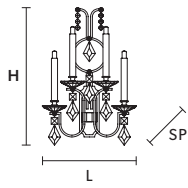

LIZZI A4

Applique

TECHNICAL INFORMATION

L 32 cm / 12.60"

SP 18 cm / 7.08"

H 42 cm / 16.54"

WW 4×G9×10 W max
(not included)

USA 4×G9×10 W max
(not included)