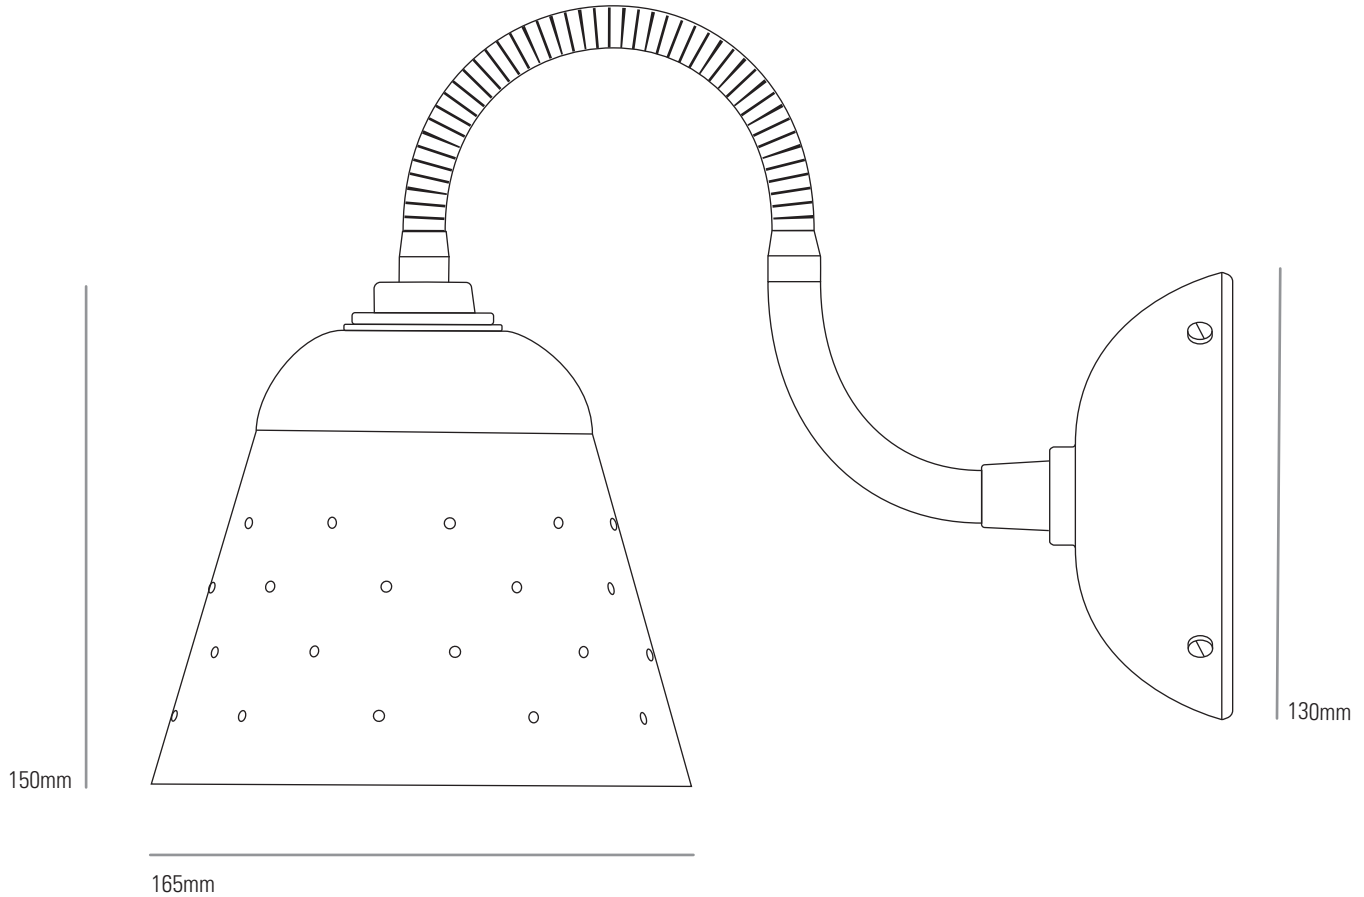

# ALMA Wall, Light

485mm  
(MAX)

## Specifications

PRODUCT CODE: FW701

BULB CAP: E27

MAX WATTAGE: 6W LED\*  
40W Incandescent

VOLTAGE: 230V (AC)

BULB TYPE: GLS

IP RATING: IP20

MATERIAL(S): BONE CHINA, BRASS, ALUMINIUM