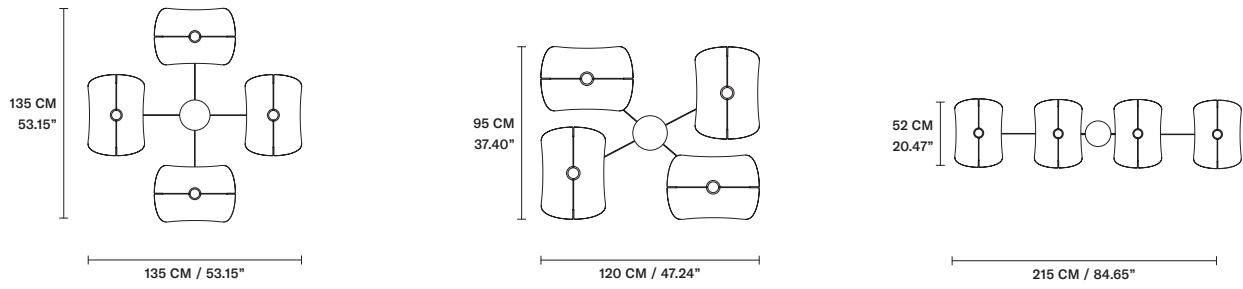

SUGGESTED CONFIGURATION FOR C4 G