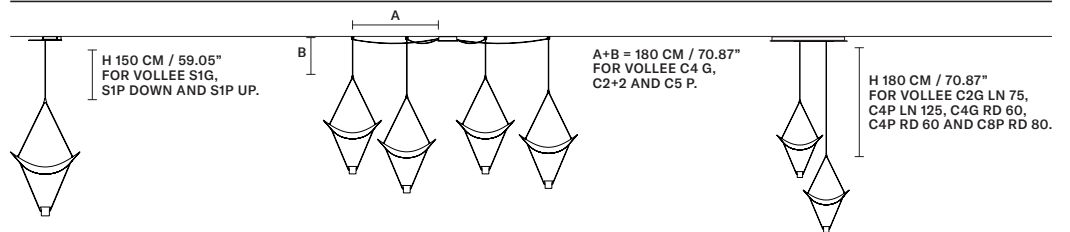

v55 Carta da zucchero
Mid Blue

v24 Zucca
Pumpkin

STANDARD CABLES FOR ALL SUSPENSIONS

VOLLEE S1G

L	52 cm / 20.47"
SP	36 cm / 14.17"
H	88 cm / 34.65"

INTEGRATED LED LIGHTING

7,5 W CRI>90
3000 K – 915 NOMINAL LM

VOLLEE S1P DOWN

L	25 cm / 9.84"
SP	17,5 cm / 6.89"
H	44 cm / 17.32"

INTEGRATED LED LIGHTING

6,6 W CRI>90
3000 K – 825 NOMINAL LM

VOLLEE S1P UP

L	25 cm / 9.84"
SP	17,5 cm / 6.89"
H	44 cm / 17.32"

INTEGRATED LED LIGHTING

L 75 cm / 29.52"
 SP 20 cm / 7.87"
 H MAX 240 cm / 94.48"

INTEGRATED LED LIGHTING
 12,8 W CRI>90
 3000 K – 1600 NOMINAL LM

DIMM 1-10V + PUSH

VOLLEE C4P LN 125 

L 125 cm / 49.21"
 SP 20 cm / 7.87"
 H MAX 200 cm / 78.74"