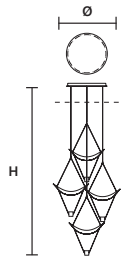

VOLLEE S1P DOWN

L	25 cm / 9.84"
SP	17,5 cm / 6.89"
H	44 cm / 17.32"

INTEGRATED LED LIGHTING

6,6 W CRI>90
3000 K – 825 NOMINAL LM

VOLLEE S1P UP

L	25 cm / 9.84"
SP	17,5 cm / 6.89"
H	44 cm / 17.32"

INTEGRATED LED LIGHTING

L 75 cm / 29.52"
 SP 20 cm / 7.87"
 H MAX 240 cm / 94.48"

INTEGRATED LED LIGHTING
 12,8 W CRI>90
 3000 K – 1600 NOMINAL LM

DIMM 1-10V + PUSH

VOLLEE C4P LN 125 

L 125 cm / 49.21"
 SP 20 cm / 7.87"
 H MAX 200 cm / 78.74"

INTEGRATED LED LIGHTING
 25,6 W CRI>90
 3000 K – 3200 NOMINAL LM

DIMM 1-10V + PUSH

VOLLEE C4G RD 60 

ø 96 cm / 37.80"
 H 240 cm / 94.48"

INTEGRATED LED LIGHTING
 25,6 W CRI>90
 3000 K – 3200 NOMINAL LM

DIMM 1-10V + PUSH

VOLLEE C4P RD 60 

ø 60 cm / 37.80"
 H 200 cm / 78.74"

INTEGRATED LED LIGHTING
 25,6 W CRI>90
 3000 K – 3200 NOMINAL LM

DIMM 1-10V + PUSH

VOLLEE C8P RD 80 

ø 80 cm / 31.49"
 H 200 cm / 78.74"

INTEGRATED LED LIGHTING
 52,8 W CRI>90
 3000 K – 6600 NOMINAL LM