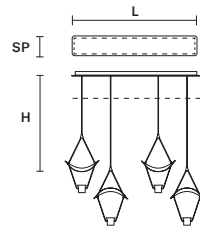

VOLLEE C4P LN 125

L 125 cm / 49.21"
SP 20 cm / 7.87"
H MAX 200 cm / 78.74"

INTEGRATED LED LIGHTING
25,6 W CRI>90
3000 K – 3200 NOMINAL LM

DIMM 1-10V + PUSH