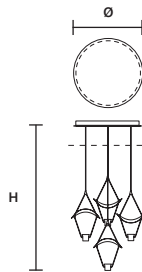

VOLLEE S1P DOWN

L	25 cm / 9.84"
SP	17,5 cm / 6.89"
H	44 cm / 17.32"

INTEGRATED LED LIGHTING

6,6 W CRI>90
3000 K – 825 NOMINAL LM

VOLLEE S1P UP

L	25 cm / 9.84"
SP	17,5 cm / 6.89"
H	44 cm / 17.32"

INTEGRATED LED LIGHTING

L 75 cm / 29.52"
 SP 20 cm / 7.87"
 H MAX 240 cm / 94.48"

INTEGRATED LED LIGHTING
 12,8 W CRI>90
 3000 K – 1600 NOMINAL LM

DIMM 1-10V + PUSH

VOLLEE C4P LN 125 

L 125 cm / 49.21"
 SP 20 cm / 7.87"
 H MAX 200 cm / 78.74"

INTEGRATED LED LIGHTING
 25,6 W CRI>90
 3000 K – 3200 NOMINAL LM

DIMM 1-10V + PUSH

VOLLEE C4G RD 60 

ø 96 cm / 37.80"
 H 240 cm / 94.48"

INTEGRATED LED LIGHTING
 25,6 W CRI>90
 3000 K – 3200 NOMINAL LM

DIMM 1-10V + PUSH

VOLLEE C4P RD 60 

ø 60 cm / 37.80"
 H 200 cm / 78.74"

INTEGRATED LED LIGHTING
 25,6 W CRI>90
 3000 K – 3200 NOMINAL LM

DIMM 1-10V + PUSH

VOLLEE C8P RD 80 

ø 80 cm / 31.49"
 H 200 cm / 78.74"

INTEGRATED LED LIGHTING
 52,8 W CRI>90
 3000 K – 6600 NOMINAL LM