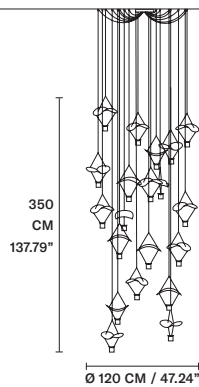

v55 Carta da zucchero
Mid Blue

v24 Zucca
Pumpkin

STANDARD CABLES FOR ALL SUSPENSIONS

VOLLEE S1G

L	52 cm / 20.47"
SP	36 cm / 14.17"
H	88 cm / 34.65"

INTEGRATED LED LIGHTING

7,5 W CRI>90
3000 K – 915 NOMINAL LM

VOLLEE S1P DOWN

L	25 cm / 9.84"
SP	17,5 cm / 6.89"
H	44 cm / 17.32"

INTEGRATED LED LIGHTING

6,6 W CRI>90
3000 K – 825 NOMINAL LM

VOLLEE S1P UP

L	25 cm / 9.84"
SP	17,5 cm / 6.89"
H	44 cm / 17.32"

INTEGRATED LED LIGHTING

SUGGESTED CONFIGURATION FOR C4 G

SUGGESTED CONFIGURATION FOR C 2+2

SUGGESTED CONFIGURATION FOR C5 P

SUGGESTED CONFIGURATION FOR C5 P X4

Ⓜ : for the US market, refer to the relevant price list.

VOLLEE C2G LN 75 

L 75 cm / 29.52"
 SP 20 cm / 7.87"
 H MAX 240 cm / 94.48"

INTEGRATED LED LIGHTING
 12,8 W CRI>90
 3000 K – 1600 NOMINAL LM

DIMM 1-10V + PUSH

VOLLEE C4P LN 125 

L 125 cm / 49.21"
 SP 20 cm / 7.87"
 H MAX 200 cm / 78.74"