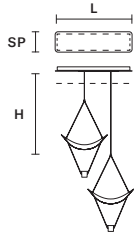

VOLLEE S1P DOWN

L	25 cm / 9.84"
SP	17,5 cm / 6.89"
H	44 cm / 17.32"

INTEGRATED LED LIGHTING

6,6 W CRI>90
3000 K – 825 NOMINAL LM

VOLLEE S1P UP

L	25 cm / 9.84"
SP	17,5 cm / 6.89"
H	44 cm / 17.32"

INTEGRATED LED LIGHTING

SUGGESTED CONFIGURATION FOR C4 G

SUGGESTED CONFIGURATION FOR C 2+2

SUGGESTED CONFIGURATION FOR C5 P

SUGGESTED CONFIGURATION FOR C5 P X4

Ⓜ : for the US market, refer to the relevant price list.

VOLLEE C2G LN 75 

L 75 cm / 29.52"
 SP 20 cm / 7.87"
 H MAX 240 cm / 94.48"

INTEGRATED LED LIGHTING
 12,8 W CRI>90
 3000 K – 1600 NOMINAL LM

DIMM 1-10V + PUSH

VOLLEE C4P LN 125 

L 125 cm / 49.21"
 SP 20 cm / 7.87"
 H MAX 200 cm / 78.74"