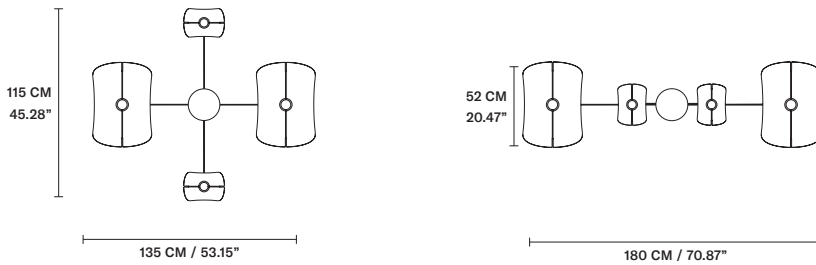

SUGGESTED CONFIGURATION FOR C 2+2