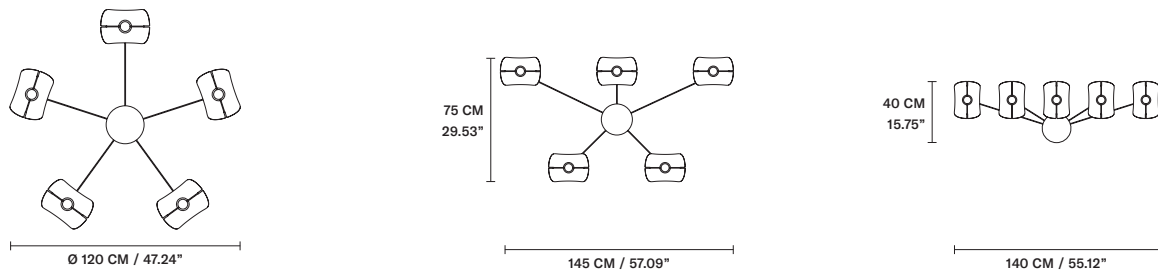

SUGGESTED CONFIGURATION FOR C5 P