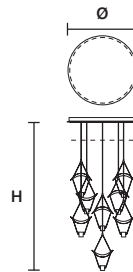

VOLLEE C8P RD 80

ø 80 cm / 31.49"
H 200 cm / 78.74"

INTEGRATED LED LIGHTING
52,8 W CRI>90
3000 K – 6600 NOMINAL LM

DIMM 1-10V + DALI + PUSH