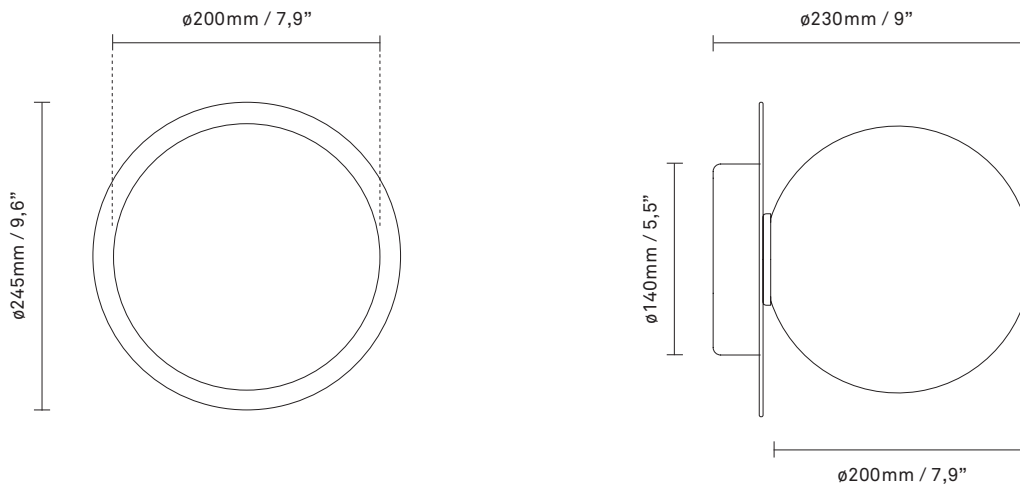

# NUURA

**LIILA 1 LARGE**  
**nordic gold / optic clear**

Design: Sofie Refer, 2018

**Liila 1 Large** works perfectly single or grouped in a decorative formation. Liila 1 Large also suits smaller rooms, the bathroom and the entrance hall.

Explore the rest of the Liila collection on our website, [here](#)

**Product no.:** EU - 2046005 / US - 3046014

**Certifications:** CE, IP44, Class I

**Type:** Wall / ceiling light - indoor

**For information about IP ratings, click [here](#)**

**Dimensions:** 245mm / 9,6in x 230mm / 9in  
Glass:  $\varnothing$ 200 / 7,9in

**Weight:** Armature + glass: 1190g

**See recommended light source [here](#)**

**Packaging:** Dimensions: L: 523mm / 20,6in x W: 303mm / 11,9in x H: 238mm / 9,4in  
Weight: 1010g  
Total weight incl. product: 2200g  
Number of parcels: 1  
Material: Brown cardboard