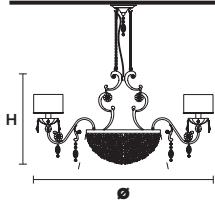

Ceiling

Table lamp

Standard chain/cable for all chandeliers/suspensions

H 50 cm / 19.68"
For Rosemary 12, Rosemary 6,
Rosemary 4, Rosemary 2

H 120 cm / 47.24"
For only Rosemary 1

ROSEMERY 12

Chandelier

TECHNICAL INFORMATION

Ø 105 cm / 41.34"
H 55 cm / 21.65"

WW 16×E14×10 W max
USA 16×E12×40 W max
(not included)

SHADE

SAT/17/ECRU
SAT/17/WH

ROSEMERY 6

Chandelier

TECHNICAL INFORMATION

Ø 80 cm / 31.50"
H 50 cm / 19.69"

WW 8×E14×10 W max
USA 8×E12×40 W max
(not included)

SHADE

SAT/17/ECRU
SAT/17/WH

ROSEMERY 4

Suspension

TECHNICAL INFORMATION

Ø 45 cm / 17.72"
H 22 cm / 8.66"

WW 4×E14×10 W max
USA 4×E12×40 W max
(not included)

Ø 23 cm / 9.06"
H 16 cm / 6.30"

WW 1×E27×20 W max
USA 1×E26×60 W max
(not included)

ROSEMERY PL6

Ceiling

CE

TECHNICAL INFORMATIONS

Ø 54 cm / 21.26"

H 34 cm / 13.39"