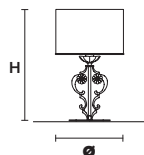

Ø 23 cm / 9.06"
H 16 cm / 6.30"

WW 1×E27×20 W max
USA 1×E26×60 W max
(not included)

ROSEMERY PL6

Ceiling

CE

TECHNICAL INFORMATIONS

Ø 54 cm / 21.26"

H 34 cm / 13.39"

WW 6×E14×10 W max

USA 6×E12×40 W max
(not included)

ROSEMERY A1-2

Applique

TECHNICAL INFORMATIONS

L 30 cm / 11.81"
SP 15 cm / 5.91"
H 16 cm / 6.30"

WW 1×E27×20 W max
USA 1×E26×60 W max
(not included)

ROSEMERY A2

Applique

TECHNICAL INFORMATIONS

L 32 cm / 12.60"
SP 17 cm / 6.69"
H 43 cm / 16.93"

WW 2×E14×10 W max
USA 2×E12×40 W max
(not included)

SHADE

SAT/12/ECRU
 SAT/12/WH

ROSEMERY TL1G

Table lamp

TECHNICAL INFORMATIONS

Ø 33 cm / 12.99"
H 54 cm / 21.26"

WW 1×E27×20 W max
USA 1×E26×60 W max
(not included)

SHADE

SAT/33/ECRU
 SAT/33/WH

ROSEMERY TL1P

Table lamp

TECHNICAL INFORMATIONS