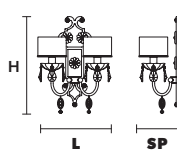

Ø 23 cm / 9.06"
H 16 cm / 6.30"

WW 1×E27×20 W max
USA 1×E26×60 W max
(not included)

ROSEMERY PL6

Ceiling

CE

TECHNICAL INFORMATIONS

Ø 54 cm / 21.26"

H 34 cm / 13.39"

WW 6×E14×10 W max

USA 6×E12×40 W max
(not included)

ROSEMERY A1-2

Applique

TECHNICAL INFORMATIONS

L 30 cm / 11.81"
SP 15 cm / 5.91"
H 16 cm / 6.30"

WW 1×E27×20 W max
USA 1×E26×60 W max
(not included)

ROSEMERY A2

Applique

TECHNICAL INFORMATIONS

L 32 cm / 12.60"
SP 17 cm / 6.69"
H 43 cm / 16.93"

WW 2×E14×10 W max
USA 2×E12×40 W max
(not included)

SHADE

SAT/12/ECRU
 SAT/12/WH

ROSEMERY TL1G

Table lamp

TECHNICAL INFORMATIONS

Ø 33 cm / 12.99"
H 54 cm / 21.26"

WW 1×E27×20 W max
USA 1×E26×60 W max
(not included)

SHADE

SAT/33/ECRU
 SAT/33/WH

ROSEMERY TL1P

Table lamp

TECHNICAL INFORMATIONS