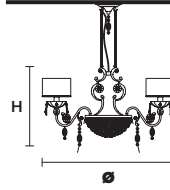

Ø 105 cm / 41.34"
H 55 cm / 21.65"

WW 16×E14×10 W max
USA 16×E12×40 W max
(not included)

SHADE

SAT/17/ECRU
SAT/17/WH

ROSEMERY 6

Chandelier

TECHNICAL INFORMATION

Ø 80 cm / 31.50"
H 50 cm / 19.69"

WW 8×E14×10 W max
USA 8×E12×40 W max
(not included)

SHADE

SAT/17/ECRU
SAT/17/WH

ROSEMERY 4

Suspension

TECHNICAL INFORMATION

Ø 45 cm / 17.72"
H 22 cm / 8.66"

WW 4×E14×10 W max
USA 4×E12×40 W max
(not included)

ROSEMERY 2

Suspension

TECHNICAL INFORMATION

Ø 30 cm / 11.81"
H 16 cm / 6.30"

WW 2×E14×10 W max
USA 2×E12×40 W max
(not included)

ROSEMERY 1

Suspension

TECHNICAL INFORMATION

Ø 23 cm / 9.06"
H 16 cm / 6.30"

WW 1×E27×20 W max
USA 1×E26×60 W max
(not included)

ROSEMERY PL6

Ceiling

CE

TECHNICAL INFORMATIONS

Ø 54 cm / 21.26"

H 34 cm / 13.39"