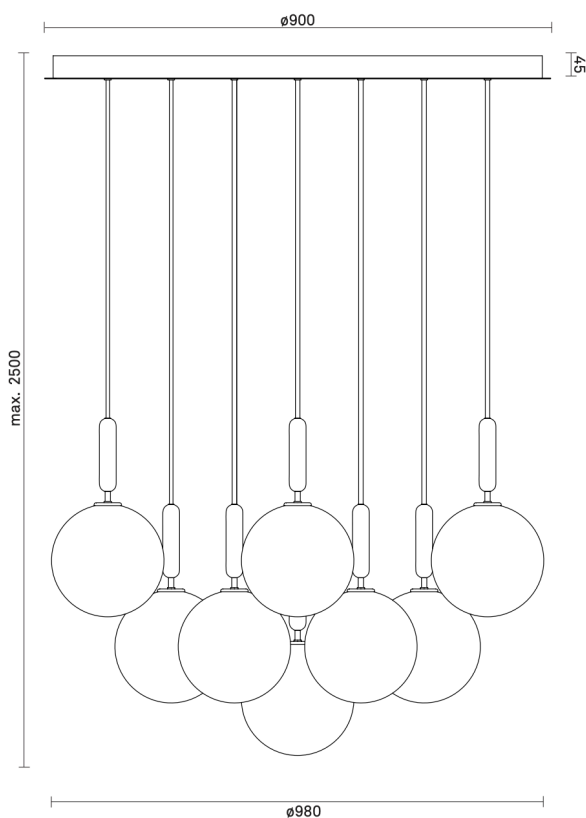

Miira collection:

The Miira collection include the following products:

- **Miira 1:** Rock Grey/Brass - Opal White/Optic clear
- **Miira 3:** Rock Grey/Brass - Opal White/Optic clear
- **Miira 1 Large:** Rock Grey/Brass - Opal White/Optic Clear
- **Miira 3 Large:** Rock Grey/Brass - Opal White/Optic Clear
- **Miira 4:** Rock Grey/Brass - Opal White/Optic Clear
- **Miira 6:** Rock Grey - Opal White
- **Miira 6 Large:** Rock Grey/Brass, Opal White/Optic Clear
- **Miira 6 Circular:** Dark Bronze - Opal White/Optic Clear
- **Miira 8 Circular:** Dark Bronze - Opal White/Optic Clear
- **Miira 13:** Rock Grey - Opal/Optic Clear
- **Miira 13 Large:** Rock Grey/Brass, Opal White/Optic Clear
- **Miira Wall:** Rock Grey - Opal White/Optic Clear
- **Miira Table:** Rock Grey - Opal White/Optic Clear