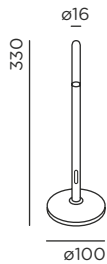

Stromversorgung:

1,2 m USB-C-Kabel inklusive

Material:
Aluminiumguss lackiert
Acrylglas

Schutzart:
IP44

Lichtrichtung:

warm
white

technical information:

LED
NiMH battery
3x 1000 mAh
2700K

battery operating time:

- approx. 7 hrs. at 100% (level 3)
- approx. 14 hrs. at 50% (level 2)
- approx. 28 hrs. at 25% (level 1)

3-step-dimming

power source:

1,2m USB-C-cable included

material:
aluminium die-casting lacquered
acrylic glass

protection class:
IP44

light direction:

Größe in mm
size in mm

Farbe colour	Art.-Nr. item no.	Systemleistung system performance
true gold	93910-TG	0,5 W/15 lm
bright bronze	93910-BB	0,5 W/15 lm
pearl white	93910-PW	0,5 W/15 lm
jet black	93910-JB	0,5 W/15 lm