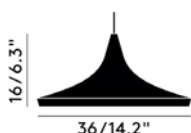

Year of Design	2005
Product Weight	2.29kg
Finishing Process	Hand Beaten, Painted, Lacquered
Surface Mount Shape/Diameter	Cone, 12.4cm
Power Method	Mains
Cable Spec	H03VV-F 2 x 0,75 mm ²
Cable Type/Length	Black Fabric, 250cm
Light Source	6W LED
Max Wattage	9W
Lumens	800
CRI	>90
Colour Temperature	3000K
Dimmability	Mains Dimmable, Leading & Trailing Edge
Voltage	220-240V
Environment	Indoor
Certification/Electrical Class	Certified for NZ/AUS