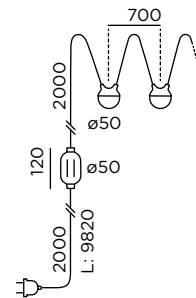

cherry bubbls plug Design: Klaus Nolting

cherry bubbbs plug

Technische Daten:

230V LED
2700K
L70/50.000 h
7 Leuchtkörper

dimmbar

Zuleitung:

2 m Lichterkette (H05RN-F 2x0,5 mm²) + 2 m Driver (05RN8-F 3G1,0 mm²) inkl. Schutzkontaktstecker anschlussfertig

230V LED
2700K
L70/50.000 h
7 luminaire bodies

dimmable

supply cable:

2 m light chain (H05RN-F 2x0,5 mm²) + 2 m driver (05RN8-F 3G1,0 mm²) incl. safety plug ready to connect

for hanging

material: silicone + smoke-coloured glass

protection class:

light chain: IP65 . driver: IP67 . plug: IP44

This product contains a light source of energy efficiency class E

light direction:

Farbe
colour

 black

Art.-Nr.
item no.

93852

Größe in mm
size in mm