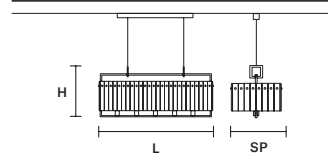

STANDARD CABLES FOR ALL SUSPENSIONS

CREK S14

L 123 cm / 48.42"
 SP 31.5 cm / 12.40"
 H 40 cm / 15.74"

STANDARD LIGHTING

14xE14x10 W MAX (NOT INCL.)

USA 14xE12x40 W MAX (NOT INCL.)

CREK S10

L 95 cm / 37.40"
 SP 31.5 cm / 12.40"
 H 40 cm / 15.74"

STANDARD LIGHTING

10xE14x10 W MAX (NOT INCL.)

USA 10xE12x40 W MAX (NOT INCL.)

CREK S5

STANDARD LIGHTING

5xE14x10 W MAX (NOT INCL.)

USA 5xE12x40 W MAX (NOT INCL.)

CREK S1

L 15.5 cm / 6.10"
 SP 15.5 cm / 6.10"
 H 40 cm / 15.74"

STANDARD LIGHTING

1xE14x10 W MAX (NOT INCL.)

USA 1xE12x40 W MAX (NOT INCL.)

: for the US market, refer to the relevant price list.

CREK A2

L 22.5 cm / 8.85"
 SP 13 cm / 5.11"
 H 45 cm / 17.71"