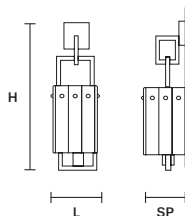

L 15.5 cm / 6.10"
 SP 15.5 cm / 6.10"
 H 40 cm / 15.74"

STANDARD LIGHTING

1xE14x10 W MAX (NOT INCL.)

USA 1xE12x40 W MAX (NOT INCL.)

: for the US market, refer to the relevant price list.

CREK A2

L 22.5 cm / 8.85"
 SP 13 cm / 5.11"
 H 45 cm / 17.71"

STANDARD LIGHTING

2×E14×10 W MAX (NOT INCL.)

USA 2×E12×40 W MAX (NOT INCL.)

CREK A1

L 15.5 cm / 6.10"
 SP 13 cm / 5.11"
 H 45 cm / 17.71"

STANDARD LIGHTING

1×E14×10 W MAX (NOT INCL.)

USA 1×E12×40 W MAX (NOT INCL.)

CREK TL1

L 15.5 cm / 6.10"
 SP 15.5 cm / 6.10"
 H 41.5 cm / 17.71"

STANDARD LIGHTING

1×E14×10 W MAX (NOT INCL.)

USA 1×E12×40 W MAX (NOT INCL.)

: for the US market, refer to the relevant price list.
 * ETL ONLY FOR US MARKET.