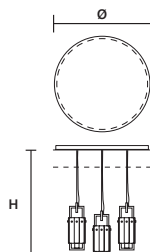

L 15.5 cm / 6.10"
 SP 15.5 cm / 6.10"
 H 40 cm / 15.74"

STANDARD LIGHTING

1xE14x10 W MAX (NOT INCL.)

USA 1xE12x40 W MAX (NOT INCL.)

: for the US market, refer to the relevant price list.

CREK A2

L 22.5 cm / 8.85"
 SP 13 cm / 5.11"
 H 45 cm / 17.71"

CREK C3 LN 75

L 75 cm / 29.52"
 SP 20 cm / 7.87"
 H MAX 195 cm / 76.77"

STANDARD LIGHTING

3×E14×10 W MAX (NOT INCL.)

USA 3×E12×40 W MAX (NOT INCL.)

CREK C5 LN 125

L 125 cm / 49.21"
 SP 20 cm / 7.87"
 H MAX 195 cm / 76.77"

STANDARD LIGHTING

5×E14×10 W MAX (NOT INCL.)

USA 5×E12×40 W MAX (NOT INCL.)

CREK C3 RD 60

∅ 60 cm / 23.62"
 H MAX 195 cm / 76.77"

STANDARD LIGHTING

3×E14×10 W MAX (NOT INCL.)

USA 3×E12×40 W MAX (NOT INCL.)

CREK C5 RD 80

∅ 80 cm / 31.49"
 H MAX 195 cm / 76.77"

STANDARD LIGHTING

5×E14×10 W MAX (NOT INCL.)

USA 5×E12×40 W MAX (NOT INCL.)

: for the US market, refer to the relevant price list.