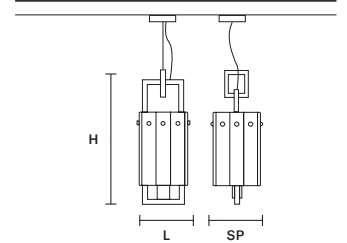

STANDARD CABLES FOR ALL SUSPENSIONS

CREK S14

L 123 cm / 48.42"
 SP 31.5 cm / 12.40"
 H 40 cm / 15.74"

STANDARD LIGHTING

14xE14x10 W MAX (NOT INCL.)

USA 14xE12x40 W MAX (NOT INCL.)

CREK S10

L 95 cm / 37.40"
 SP 31.5 cm / 12.40"
 H 40 cm / 15.74"

STANDARD LIGHTING

10xE14x10 W MAX (NOT INCL.)

USA 10xE12x40 W MAX (NOT INCL.)

CREK S5

STANDARD LIGHTING

5xE14x10 W MAX (NOT INCL.)

USA 5xE12x40 W MAX (NOT INCL.)

CREK S1

L 15.5 cm / 6.10"
 SP 15.5 cm / 6.10"
 H 40 cm / 15.74"

STANDARD LIGHTING

1xE14x10 W MAX (NOT INCL.)

USA 1xE12x40 W MAX (NOT INCL.)

: for the US market, refer to the relevant price list.

CREK A2

L 22.5 cm / 8.85"
 SP 13 cm / 5.11"
 H 45 cm / 17.71"