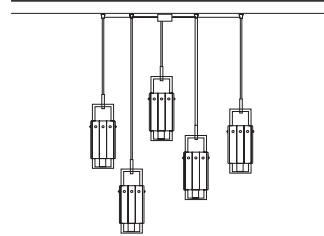

STANDARD CABLES FOR ALL SUSPENSIONS

CREK S14

L 123 cm / 48.42"
 SP 31.5 cm / 12.40"
 H 40 cm / 15.74"

STANDARD LIGHTING

14xE14x10 W MAX (NOT INCL.)

USA 14xE12x40 W MAX (NOT INCL.)

CREK S10

L 95 cm / 37.40"
 SP 31.5 cm / 12.40"
 H 40 cm / 15.74"

STANDARD LIGHTING

10xE14x10 W MAX (NOT INCL.)

USA 10xE12x40 W MAX (NOT INCL.)

CREK S5

STANDARD LIGHTING

5xE14x10 W MAX (NOT INCL.)

USA 5xE12x40 W MAX (NOT INCL.)

CREK S1

L 15.5 cm / 6.10"
 SP 15.5 cm / 6.10"
 H 40 cm / 15.74"

STANDARD LIGHTING

1xE14x10 W MAX (NOT INCL.)

USA 1xE12x40 W MAX (NOT INCL.)

: for the US market, refer to the relevant price list.

CREK A2

L 22.5 cm / 8.85"
 SP 13 cm / 5.11"
 H 45 cm / 17.71"