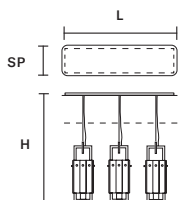

CREK TL1

L 15.5 cm / 6.10"
 SP 15.5 cm / 6.10"
 H 41.5 cm / 17.71"

STANDARD LIGHTING

1×E14×10 W MAX (NOT INCL.)

USA 1×E12×40 W MAX (NOT INCL.)

: for the US market, refer to the relevant price list.
 * ETL ONLY FOR US MARKET.

CREK C3 LN 75

L 75 cm / 29.52"
 SP 20 cm / 7.87"
 H MAX 195 cm / 76.77"

STANDARD LIGHTING

3×E14×10 W MAX (NOT INCL.)

USA 3×E12×40 W MAX (NOT INCL.)

CREK C5 LN 125

L 125 cm / 49.21"
 SP 20 cm / 7.87"
 H MAX 195 cm / 76.77"