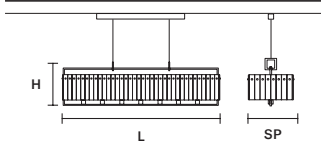

STANDARD CABLES FOR ALL SUSPENSIONS

CREK S14

L 123 cm / 48.42"
 SP 31.5 cm / 12.40"
 H 40 cm / 15.74"

STANDARD LIGHTING

14xE14x10 W MAX (NOT INCL.)

USA 14xE12x40 W MAX (NOT INCL.)

CREK S10

L 95 cm / 37.40"
 SP 31.5 cm / 12.40"
 H 40 cm / 15.74"

STANDARD LIGHTING

10xE14x10 W MAX (NOT INCL.)

USA 10xE12x40 W MAX (NOT INCL.)

CREK S5

STANDARD LIGHTING

5xE14x10 W MAX (NOT INCL.)

USA 5xE12x40 W MAX (NOT INCL.)

CREK S1

L 15.5 cm / 6.10"
 SP 15.5 cm / 6.10"
 H 40 cm / 15.74"

STANDARD LIGHTING

1xE14x10 W MAX (NOT INCL.)

USA 1xE12x40 W MAX (NOT INCL.)

: for the US market, refer to the relevant price list.

CREK A2

L 22.5 cm / 8.85"
 SP 13 cm / 5.11"
 H 45 cm / 17.71"