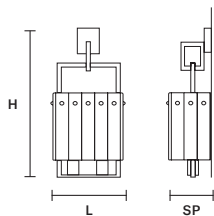

L 15.5 cm / 6.10"
 SP 15.5 cm / 6.10"
 H 40 cm / 15.74"

STANDARD LIGHTING

1xE14x10 W MAX (NOT INCL.)

USA 1xE12x40 W MAX (NOT INCL.)

: for the US market, refer to the relevant price list.

CREK A2

L 22.5 cm / 8.85"
 SP 13 cm / 5.11"
 H 45 cm / 17.71"

STANDARD LIGHTING

2×E14×10 W MAX (NOT INCL.)

USA 2×E12×40 W MAX (NOT INCL.)

CREK A1

L 15.5 cm / 6.10"
 SP 13 cm / 5.11"
 H 45 cm / 17.71"

STANDARD LIGHTING

1×E14×10 W MAX (NOT INCL.)

USA 1×E12×40 W MAX (NOT INCL.)

CREK TL1

L 15.5 cm / 6.10"
 SP 15.5 cm / 6.10"
 H 41.5 cm / 17.71"

STANDARD LIGHTING

1×E14×10 W MAX (NOT INCL.)

USA 1×E12×40 W MAX (NOT INCL.)

: for the US market, refer to the relevant price list.
 * ETL ONLY FOR US MARKET.