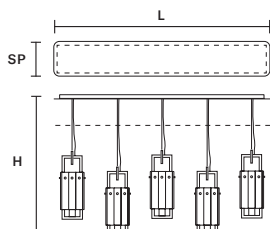

CREK TL1

L 15.5 cm / 6.10"
 SP 15.5 cm / 6.10"
 H 41.5 cm / 17.71"

STANDARD LIGHTING

1×E14×10 W MAX (NOT INCL.)

USA 1×E12×40 W MAX (NOT INCL.)

: for the US market, refer to the relevant price list.
 * ETL ONLY FOR US MARKET.

CREK C3 LN 75

L 75 cm / 29.52"
 SP 20 cm / 7.87"
 H MAX 195 cm / 76.77"

STANDARD LIGHTING

3×E14×10 W MAX (NOT INCL.)

USA 3×E12×40 W MAX (NOT INCL.)

CREK C5 LN 125

L 125 cm / 49.21"
 SP 20 cm / 7.87"
 H MAX 195 cm / 76.77"

STANDARD LIGHTING

5×E14×10 W MAX (NOT INCL.)

USA 5×E12×40 W MAX (NOT INCL.)

CREK C3 RD 60

∅ 60 cm / 23.62"
 H MAX 195 cm / 76.77"

STANDARD LIGHTING

3×E14×10 W MAX (NOT INCL.)

USA 3×E12×40 W MAX (NOT INCL.)