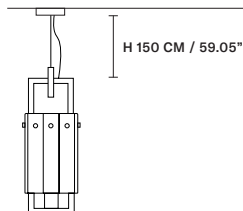

STANDARD CABLES FOR ALL SUSPENSIONS

CREK S14

L 123 cm / 48.42"
 SP 31.5 cm / 12.40"
 H 40 cm / 15.74"

STANDARD LIGHTING

14xE14x10 W MAX (NOT INCL.)

USA 14xE12x40 W MAX (NOT INCL.)

CREK S10

L 95 cm / 37.40"
 SP 31.5 cm / 12.40"
 H 40 cm / 15.74"

L 15.5 cm / 6.10"
 SP 15.5 cm / 6.10"
 H 40 cm / 15.74"

STANDARD LIGHTING

1xE14x10 W MAX (NOT INCL.)

USA 1xE12x40 W MAX (NOT INCL.)

: for the US market, refer to the relevant price list.

CREK A2

L 22.5 cm / 8.85"
 SP 13 cm / 5.11"
 H 45 cm / 17.71"

CREK C5 RD 80

∅ 80 cm / 31.49"
 H MAX 195 cm / 76.77"

STANDARD LIGHTING

5×E14×10 W MAX (NOT INCL.)

USA 5×E12×40 W MAX (NOT INCL.)

: for the US market, refer to the relevant price list.