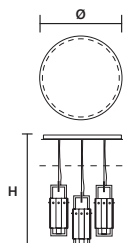

CREK TL1

L 15.5 cm / 6.10"
 SP 15.5 cm / 6.10"
 H 41.5 cm / 17.71"

STANDARD LIGHTING

1×E14×10 W MAX (NOT INCL.)

USA 1×E12×40 W MAX (NOT INCL.)

: for the US market, refer to the relevant price list.
 * ETL ONLY FOR US MARKET.

CREK C3 LN 75

L 75 cm / 29.52"
 SP 20 cm / 7.87"
 H MAX 195 cm / 76.77"

STANDARD LIGHTING

3×E14×10 W MAX (NOT INCL.)

USA 3×E12×40 W MAX (NOT INCL.)

CREK C5 LN 125

L 125 cm / 49.21"
 SP 20 cm / 7.87"
 H MAX 195 cm / 76.77"

STANDARD LIGHTING

5×E14×10 W MAX (NOT INCL.)

USA 5×E12×40 W MAX (NOT INCL.)

CREK C3 RD 60

∅ 60 cm / 23.62"
 H MAX 195 cm / 76.77"

STANDARD LIGHTING

3×E14×10 W MAX (NOT INCL.)

USA 3×E12×40 W MAX (NOT INCL.)

CREK C5 RD 80

∅ 80 cm / 31.49"
 H MAX 195 cm / 76.77"

STANDARD LIGHTING

5×E14×10 W MAX (NOT INCL.)

USA 5×E12×40 W MAX (NOT INCL.)

: for the US market, refer to the relevant price list.