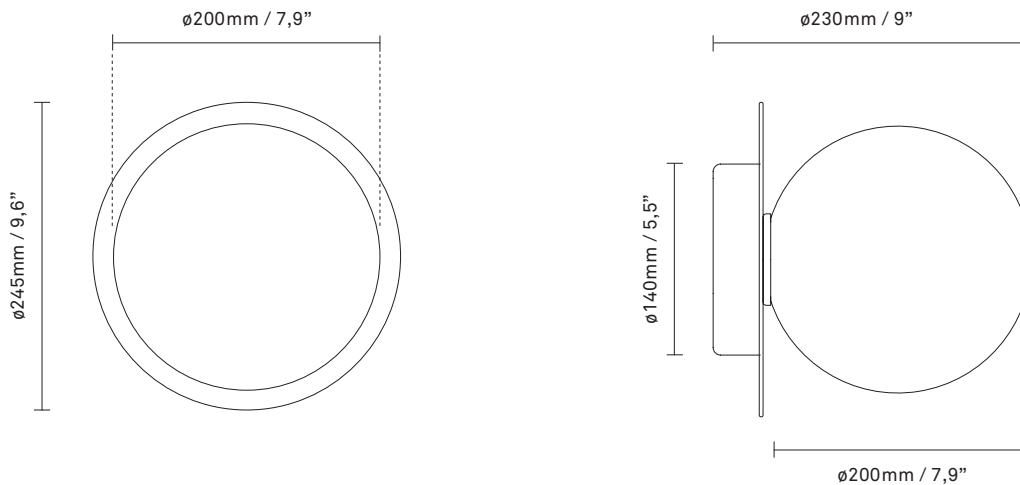

NUURA

LIILA 1 LARGE
light silver / opal

Design: Sofie Refer, 2018

Liila 1 Large works perfectly single or grouped in a decorative formation. Liila 1 Large also suits smaller rooms, the bathroom and the entrance hall.

Explore the rest of the Liila collection on our website, [here](#)

Product no.: EU - 2046008 / US - 3046017

Type: Wall / ceiling light - indoor

Colour: Glass: opal white / Metal: light silver

Materials: Powder-coated metal, mouth-blown glass

Dimensions: 245mm / 9,6in x 230mm / 9in
Glass: \varnothing 200 / 7,9in

Weight: Armature + glass: 1190g

Packaging: Dimensions: L: 523mm / 20,6in x W: 303mm / 11,9in x H: 238mm / 9,4in
Weight: 1010g
Total weight incl. product: 2200g
Number of parcels: 1
Material: Brown cardboard