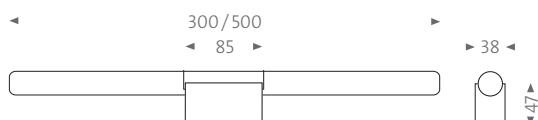

Product Information

mawa®

LED

linestra 7b WALL LIGHT li7b

The linestra luminaire is open to the observer like a column. Light can hardly be presented in a clearer way. An interplay of lampholder and light source where the electricity is almost tangible. A luminaire that, depending on the architecture, can be used individually or in a row and thus remains in the viewer's memory.

The clamp fixes the lamp in the socket and increases safety during cleaning. Thus, the linestra 7b can also be used as a ceiling luminaire.

- white matt (RAL 9016)
- chrome
- copper
- brass
- nickel plated matt

li7b

Design: Martin Wallroth

Aluminium housing surface-finished or powder-coated

Socket: S14d, max. 60 W

Light source: exclusive light source

Recommended light source: Radium LED-Line-lamp opal, dimmable, S14d, 4.9 W, 500 mm, 470 lm, 2700 K

Weight: 150 g