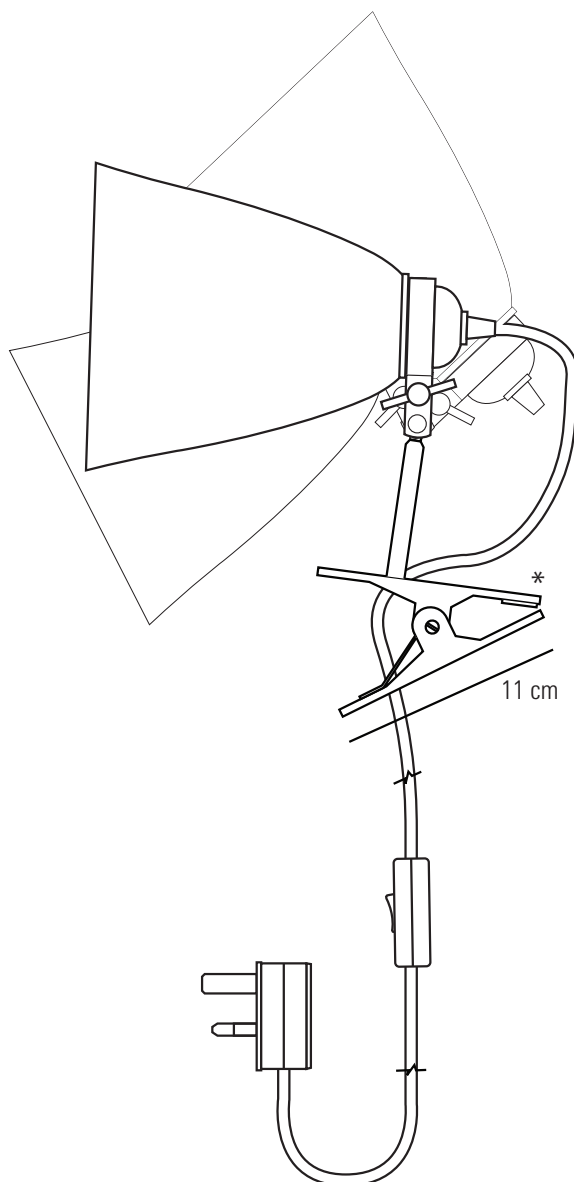

CIRCLE LINE Medium Clip Wall Light

max: 29 cm

max: 29 cm

*Maximum mounting surface thickness: 3.5cm

Specifications

PRODUCT CODE: FL344CL

BULB CAP: E27

MAX WATTAGE: 40W

VOLTAGE: 230V (AC)

BULB TYPE: GLS

IP RATING: IP20

MATERIAL: BONE CHINA, BRASS

AVAILABLE FINISH: HAND PAINTED BLACK STRIPED BONE CHINA SHADE, SATIN CHROME ARM, BLACK METAL CLIP

CABLE LENGTH: TOTAL: 250 CM
CLIP TO SWITCH: 35CM
SWITCH TO PLUG: 190CM

CABLE COLOUR: BLACK & WHITE COTTON BRAID