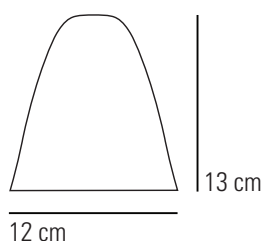

CIRCLE LINE Medium Clip Wall Light

max: 29 cm

max: 29 cm

*Maximum mounting surface thickness: 3.5cm

Specifications

PRODUCT CODE: FL344CL

BULB CAP: E27

MAX WATTAGE: 40W

VOLTAGE: 230V (AC)

BULB TYPE: GLS

IP RATING: IP20

MATERIAL: BONE CHINA, BRASS

AVAILABLE FINISH: HAND PAINTED BLACK STRIPED BONE CHINA SHADE, SATIN CHROME ARM, BLACK METAL CLIP

CABLE LENGTH: TOTAL: 250 CM
CLIP TO SWITCH: 35CM
SWITCH TO PLUG: 190CM