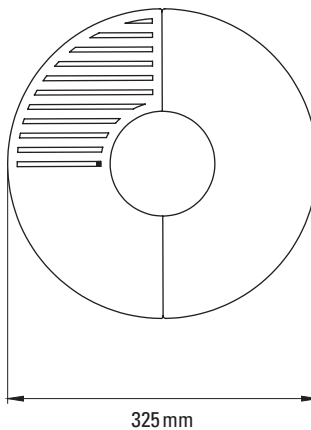

Finition Solid
Solid finish

Finition Stripes
Stripes finish

325 mm

33 mm

70 mm

MIDNIGHT 325

de Stéphanie Cayet

FICHE TECHNIQUE TECHNICAL SHEET

APPLIQUE

WALL LAMP

Matériaux Aluminium, verre
Materials Aluminium, glass

Poids net 1,3 kg
Net weight

Emballage 380 x 260 x 120 mm
Packaging

IP 20
IP

Tension 220/240V
Voltage

Classe 1
Class

Watt 7,5W
Watt

Source INTEGRATED LED 2700K
Source Dimmable

Lumens 194 lm (finition solid) / 191 lm (finition stripes)
Lumens output 194 lm (solid finish) / 191 lm (stripes finish)

Driver Driver fourni intégré (85 x 40,4 x 22 mm)
Driver Dimmable TRIAC 500 mA / 12-20V
Integrated driver supplied (85 x 40,4 x 22 mm)
TRIAC dimmable 500 mA / 12-20V