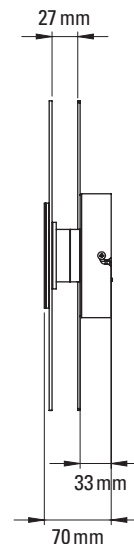

Finition Solid
Solid finish

Finition Stripes
Stripes finish

325 mm

33 mm

70 mm

MIDNIGHT 325

de Stéphanie Cayet

FICHE TECHNIQUE TECHNICAL SHEET

APPLIQUE

WALL LAMP

Matériaux Aluminium, verre
Materials Aluminium, glass

Poids net 1,3 kg
Net weight

Emballage 380 x 260 x 120 mm
Packaging

IP 20
IP

Tension 220/240V
Voltage

Classe 1
Class

Watt 7,5W
Watt

Source INTEGRATED LED 2700K
Source Dimmable

Lumens 194 lm (finition solid) / 191 lm (finition stripes)
Lumens output 194 lm (solid finish) / 191 lm (stripes finish)

Driver Driver fourni intégré (85 x 40,4 x 22 mm)
Driver Dimmable TRIAC 500 mA / 12-20V
Integrated driver supplied (85 x 40,4 x 22 mm)
TRIAC dimmable 500 mA / 12-20V