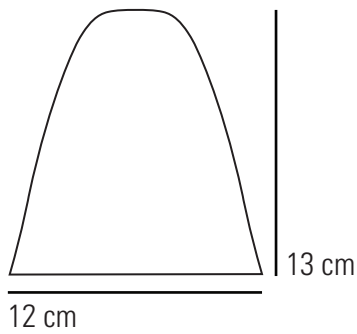

## Specifications

PRODUCT CODE:	FF086CL
BULB CAP:	E27
MAX WATTAGE:	40W
VOLTAGE:	230V (AC)
BULB TYPE:	GLS
IP RATING:	IP20

MATERIAL:	BONE CHINA, BRASS
AVAILABLE FINISH:	BLACK & WHITE PAINTED SHADE, BLACK BASE SATIN CHROME STEM
CABLE COLOUR:	BLACK & WHITE COTTON BRAID