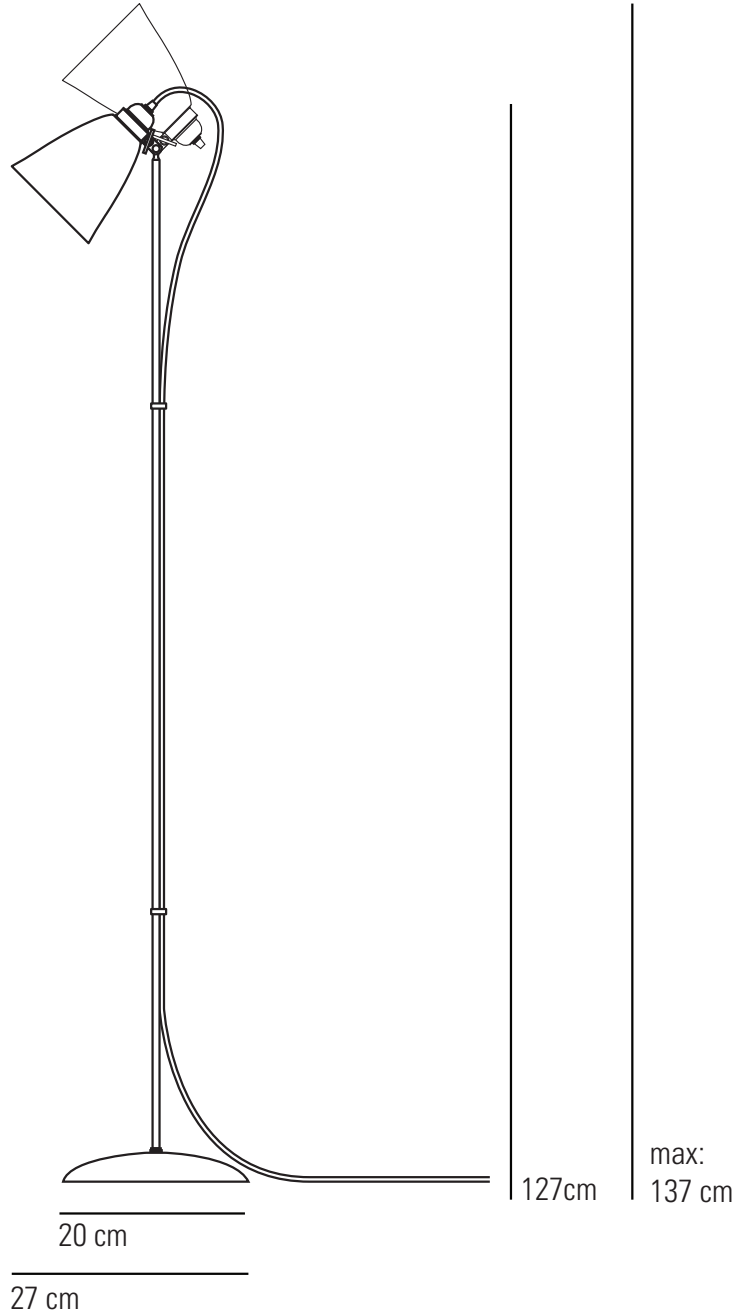

# CIRCLE LINE Floor Light

## Specifications

PRODUCT CODE:	FF086CL
BULB CAP:	E27
MAX WATTAGE:	40W
VOLTAGE:	230V (AC)
BULB TYPE:	GLS
IP RATING:	IP20

MATERIAL:	BONE CHINA, BRASS
AVAILABLE FINISH:	BLACK & WHITE PAINTED SHADE, BLACK BASE SATIN CHROME STEM
CABLE COLOUR:	BLACK & WHITE COTTON BRAID