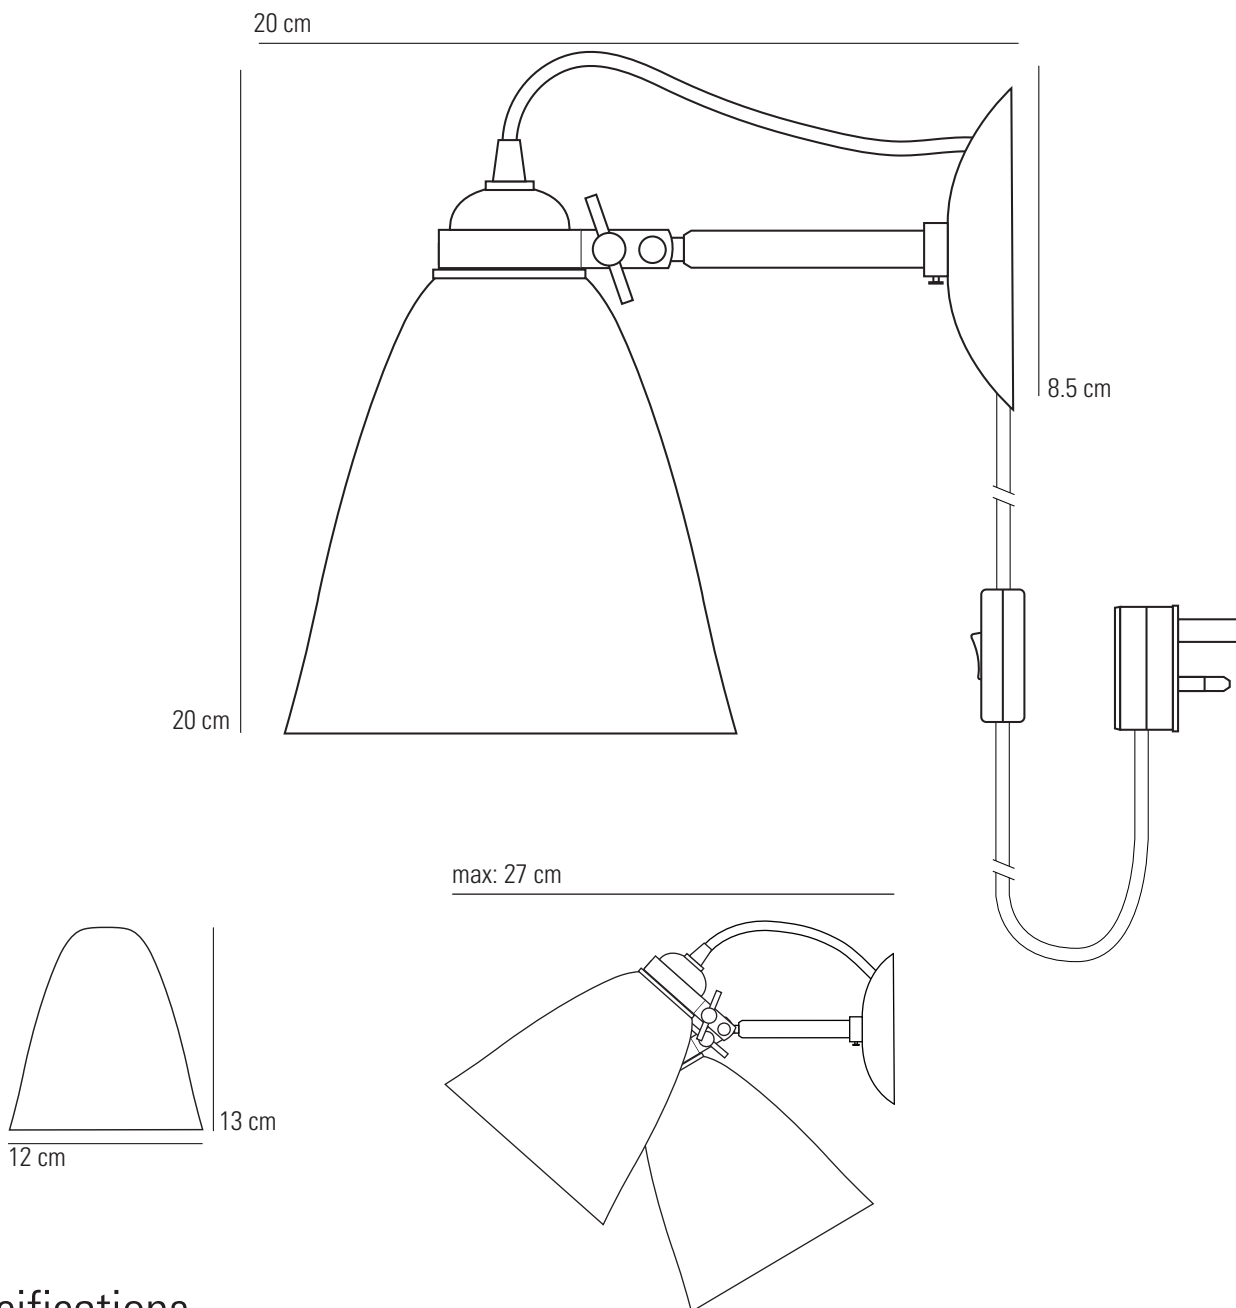

HECTOR MEDIUM DOME Wall PSC Light

Specifications

PRODUCT CODE: FW343

BULB CAP: E27

MAX WATTAGE: 40W

VOLTAGE: 230V (AC)

BULB TYPE: GLS

IP RATING: IP20

MATERIAL: BONE CHINA, BRASS

AVAILABLE FINISH: NATURAL/GREEN/BLUE BONE CHINA SHADE & BASE, SATIN CHROME STEM

CABLE LENGTH: TOTAL: 250 CM
CLIP TO SWITCH: 35CM
SWITCH TO PLUG: 190CM

CABLE COLOUR: SAND & TAUPE/BLUE & TAUPE/
GREEN & TAUPE COTTON BRAID