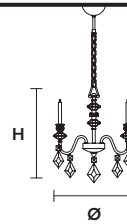

CHIC 8

Chandelier

TECHNICAL INFORMATIONS

Ø 80 cm / 31.49"

H 70 cm / 27.55"

WW 8×G9×10 W max
(not included)

USA 8×G9×10 W max
(not included)

CHIC 5

Chandelier

TECHNICAL INFORMATIONS

Ø 50 cm / 19.69"

H 60 cm / 23.62"

WW 5×G9×10 W max
(not included)

USA 5×G9×10 W max
(not included)

CHIC 3

Chandelier

TECHNICAL INFORMATIONS

Ø 43 cm / 16.93"

H 45 cm / 17.72"

WW 3×G9×10 W max
(not included)

USA 3×G9×10 W max
(not included)

CHIC A2 N

Applique

TECHNICAL INFORMATION

L 37 cm / 14.57"

SP 12 cm / 4.72"

H 60 cm / 23.62"

WW 2×G9×10 W max
(not included)

USA 2×G9×10 W max
(not included)

CHIC STL3

Floor lamp

TECHNICAL INFORMATION