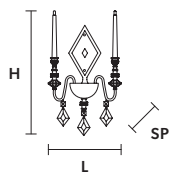

Chandelier

TECHNICAL INFORMATIONS

Ø 50 cm / 19.69"

H 60 cm / 23.62"

WW 5×G9×10 W max
(not included)

USA 5×G9×10 W max
(not included)

CHIC 3

Chandelier

TECHNICAL INFORMATIONS

Ø 43 cm / 16.93"

H 45 cm / 17.72"

WW 3×G9×10 W max
(not included)

USA 3×G9×10 W max
(not included)

CHIC A2 N

Applique

TECHNICAL INFORMATION

L 37 cm / 14.57"

SP 12 cm / 4.72"

H 60 cm / 23.62"

WW 2×G9×10 W max
(not included)

USA 2×G9×10 W max
(not included)

CHIC STL3

Floor lamp

TECHNICAL INFORMATION

Ø 40 cm / 15.75"

H 170 cm / 66.93"

WW 3×G9×10 W max
(not included)

USA 3×G9×10 W max
(not included)

CHIC TL1G

Table lamp

TECHNICAL INFORMATION

Ø 16 cm / 6.30"