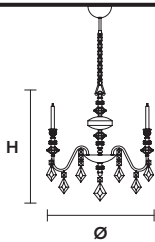

Standard chain for all chandeliers

CHIC 12

Chandelier

TECHNICAL INFORMATIONS

Ø 115 cm / 45.28"

H 82 cm / 32.28"

WW 12×G9×10 W max
(not included)

USA 12×G9×10 W max
(not included)

CHIC 8

Chandelier

TECHNICAL INFORMATIONS

Ø 80 cm / 31.49"

H 70 cm / 27.55"

WW 8×G9×10 W max
(not included)

USA 8×G9×10 W max
(not included)

CHIC 5

Chandelier

TECHNICAL INFORMATIONS

Ø 50 cm / 19.69"

H 60 cm / 23.62"

WW 5×G9×10 W max
(not included)

USA 5×G9×10 W max
(not included)

CHIC 3

Chandelier

TECHNICAL INFORMATIONS

Ø 43 cm / 16.93"

H 45 cm / 17.72"

WW 3×G9×10 W max
(not included)

USA 3×G9×10 W max
(not included)

CHIC A2 N

Applique

TECHNICAL INFORMATION