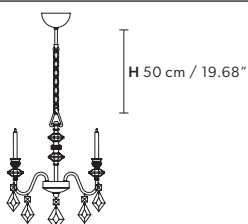

Standard chain for all chandeliers

CHIC 12

Chandelier

TECHNICAL INFORMATIONS

Ø 115 cm / 45.28"

H 82 cm / 32.28"

WW 12×G9×10 W max
(not included)

USA 12×G9×10 W max
(not included)

CHIC 8

Chandelier

TECHNICAL INFORMATIONS

Ø 80 cm / 31.49"

H 70 cm / 27.55"

WW 8×G9×10 W max
(not included)

USA 8×G9×10 W max
(not included)

CHIC 5

Chandelier

TECHNICAL INFORMATIONS

Ø 50 cm / 19.69"

H 60 cm / 23.62"

WW 5×G9×10 W max
(not included)

USA 5×G9×10 W max
(not included)

CHIC 3

Chandelier

Ø 40 cm / 15.75"

H 170 cm / 66.93"

WW 3×G9×10 W max
(not included)

USA 3×G9×10 W max
(not included)

CHIC TL1G

Table lamp

TECHNICAL INFORMATION

Ø 16 cm / 6.30"