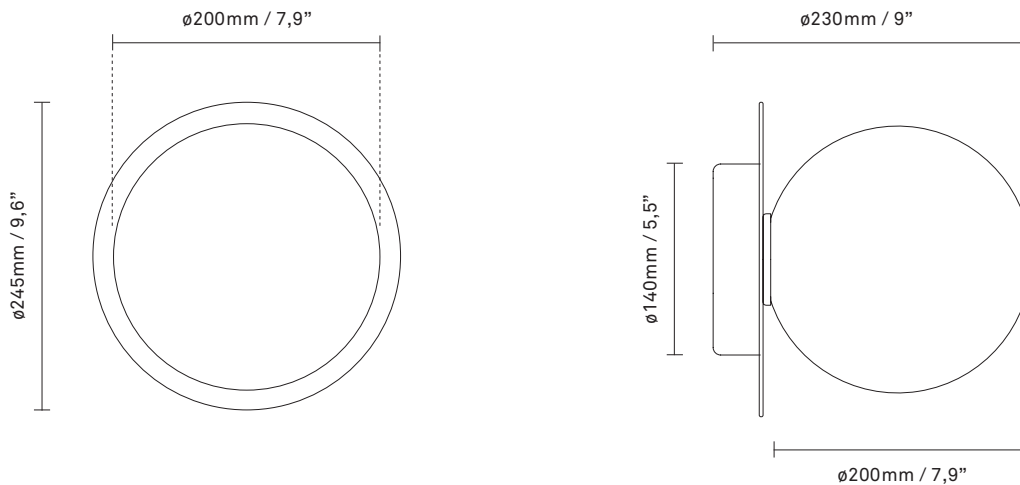

# NUURA

**LIILA 1 LARGE**  
**light silver / optic clear**

Design: Sofie Refer, 2018

**Liila 1 Large** works perfectly single or grouped in a decorative formation. Liila 1 Large also suits smaller rooms, the bathroom and the entrance hall.

Explore the rest of the Liila collection on our website, [here](#)

**Product no.:** EU - 2046007 / US - 3046016

**Certifications:** CE, IP44, Class I

**Type:** Wall / ceiling light - indoor

**For information about IP ratings, click [here](#)**

**Dimensions:** 245mm / 9,6in x 230mm / 9in  
Glass:  $\varnothing$ 200 / 7,9in

**Weight:** Armature + glass: 1190g

**See recommended light source [here](#)**

**Packaging:** Dimensions: L: 523mm / 20,6in x W: 303mm / 11,9in x H: 238mm / 9,4in  
Weight: 1010g  
Total weight incl. product: 2200g  
Number of parcels: 1  
Material: Brown cardboard