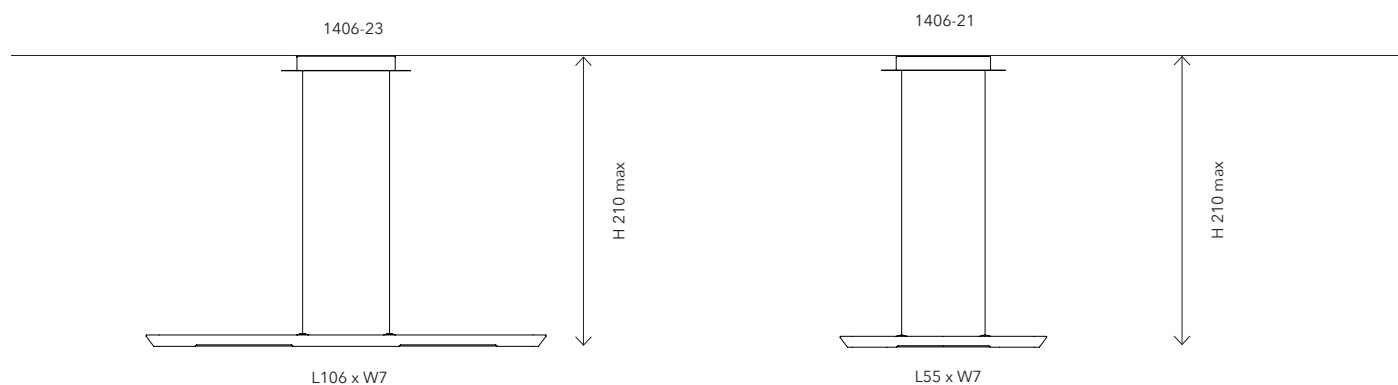

TECHNICAL SHEET

1406-23 LARGE

Mounting: Sospensione / Suspension

Environment: Indoor - IP20

Materials: Legno e Marmo / Wood and Marble

Voltage: 220-240V 50/60Hz

Source: LED 26W

Color Temperature: 3000K

Lumen: 1582lm

Lighting Control: Dimmable 0-10V

1406-21 SMALL

Mounting: Sospensione / Suspension

Environment: Indoor - IP20

Materials: Legno e Marmo / Wood and Marble

Voltage: 220-240V 50/60Hz

Source: LED 12,5W

Color Temperature: 3000K

Lumen: 755lm

Lighting Control: Dimmable 0-10V

Finiture / Finishes

Struttura / Structure

Rovere naturale
Natural oak

Marmo bianco Carrara
White Carrara marble

NOTE:

Verificare quota H max nel disegno illustrativo

Check max H dimension in the illustrative drawing

CODES

CODICI / CODES MISURA / SIZE STRUTTURA / STRUCTURE DIFFUSORE / SHADE DETTAGLI / DETAILS

1406-21-L200-D2NE	small suspension	rovere naturale / natural oak		dimmable 0-10V
1406-21-M100-D2NE	small suspension	marmo bianco di Carrara / white Carrara marble		dimmable 0-10V
1406-23-L200-D2NE	large suspension	rovere naturale / natural oak		dimmable 0-10V
1406-23-M100-D2NE	large suspension	marmo bianco di Carrara / white Carrara marble		dimmable 0-10V