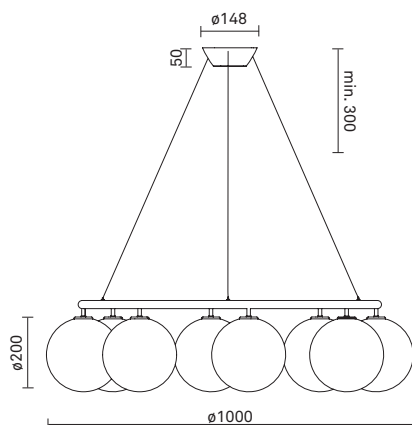

## MIIRA 8 CIRCULAR Rock Grey/Opal White

Design: Sofie Refer, 2020. EU-model.

**Miira 8 Circular in mouth-blown Opal White glass and Rock Grey finish. Incl. Ceiling plate.**

The significant details of Miira are the fine curves and thin neck that gives a graceful appearance. The Miira Collection features mouth-blown glass globes in both Opal White and Optic Clear. The Optic glass has slight variances due to the handmade process, which makes each piece unique.

Miira collection is designed with the chandelier as a centre and expands into a complete series of lights, manufactured in the highest quality.

**Miira 8 Circular**, comprising eight mouth-blown glass domes, has a diameter of 100 cm, making it ideal to place above a dining table or sofa.

## TECHNICAL INFO

**Product no.:** 2032010

**Type:** Suspension - Indoor

**Colour:**

Glass: Opal White  
Metal: Rock Grey  
Cable: Clear

**Materials:**

Powder coated metal  
Mouth-blown glass  
Plastic cable

**Dimensions:**

ø1000mm x 200mm  
Ceiling plate: ø148mm x 50mm  
Plastic cable - Length: 2500mm  
Weight (armature + glass): 9100g

**Packaging:**

Dimensions- armature: L:860mm x W: 860mm x H: 520mm  
Dimensions - glass: 8 x L: 235mm x W: 220mm x H: 225mm  
Weight: 4900g  
Total weight incl. product: 14000g  
Number of parcels: 9  
Material: Brown cardboard.