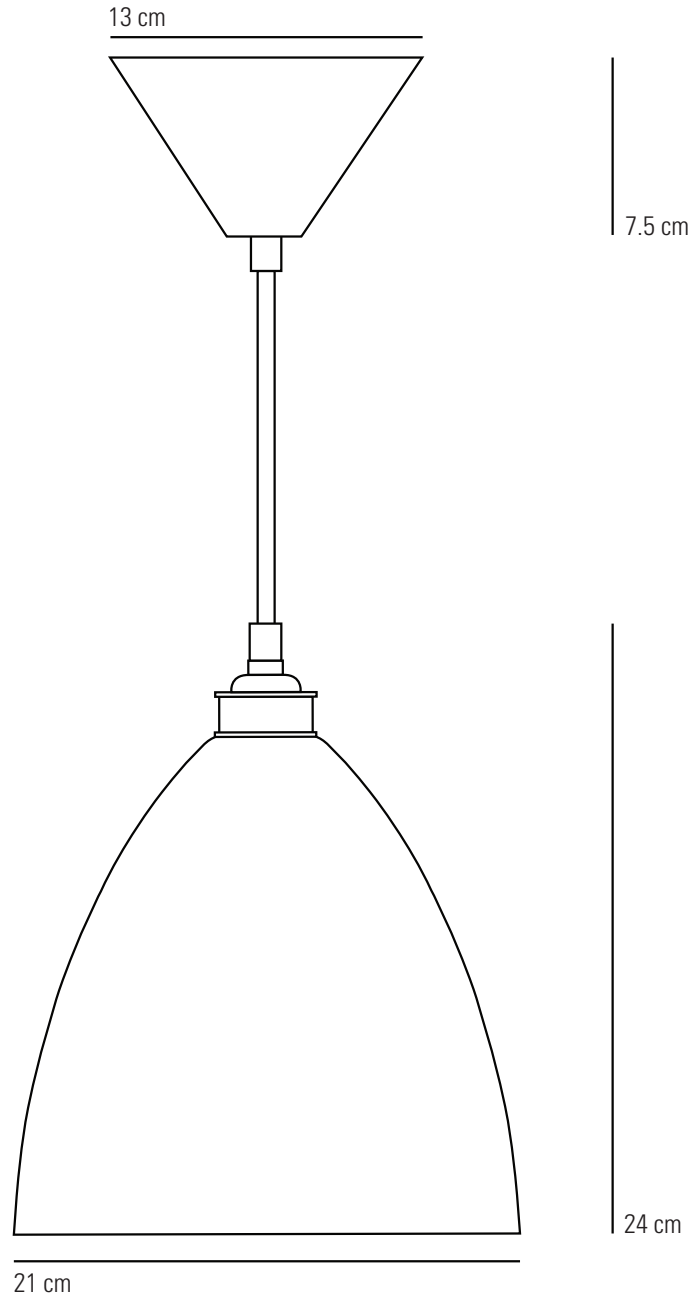

TASK Pendant Light

Specifications

PRODUCT CODE:	FP389	MATERIAL(S):	ALUMINIUM
BULB CAP:	E27	AVAILABLE FINISH:	POLISHED ALUMINIUM/RED/ PUTTY/OLIVE GREEN/CREAM/ NAVY/BLACK POWDERCOATED
MAX WATTAGE:	100W	CABLE LENGTH:	150CM
VOLTAGE:	230V (AC)	CABLE COLOUR:	SAND & TAUPE COTTON BRAID (CREAM & WHITE FINISHES ONLY) OR BLACK COTTON BRAID
BULB TYPE:	GLS		
IP RATING:	IP20		