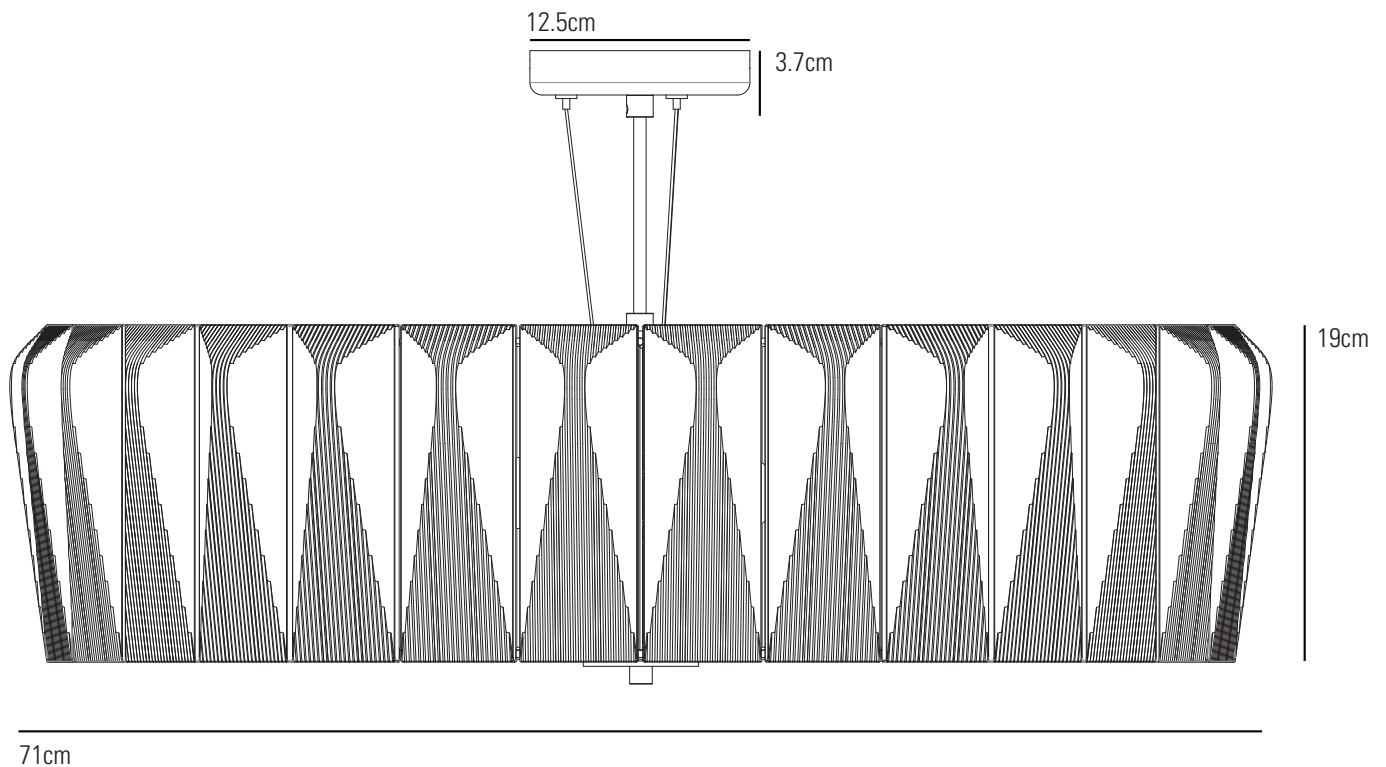

# SHARD CHANDELIER 70 Pendant Light

## Specifications

PRODUCT CODE:	FP451NM	MATERIAL(S):	BONE CHINA, CHROME, FROSTED GLASS
BULB CAP:	E27 X 3	AVAILABLE FINISH:	NATURAL BONE CHINA, CHROME PLATED FRAME
MAX WATTAGE:	100W X 3	CABLE LENGTH:	250 CM
VOLTAGE:	230V (AC)	CABLE COLOUR:	BLACK COTTON BRAID
BULB TYPE:	GLS X 3		
IP RATING:	IP20		