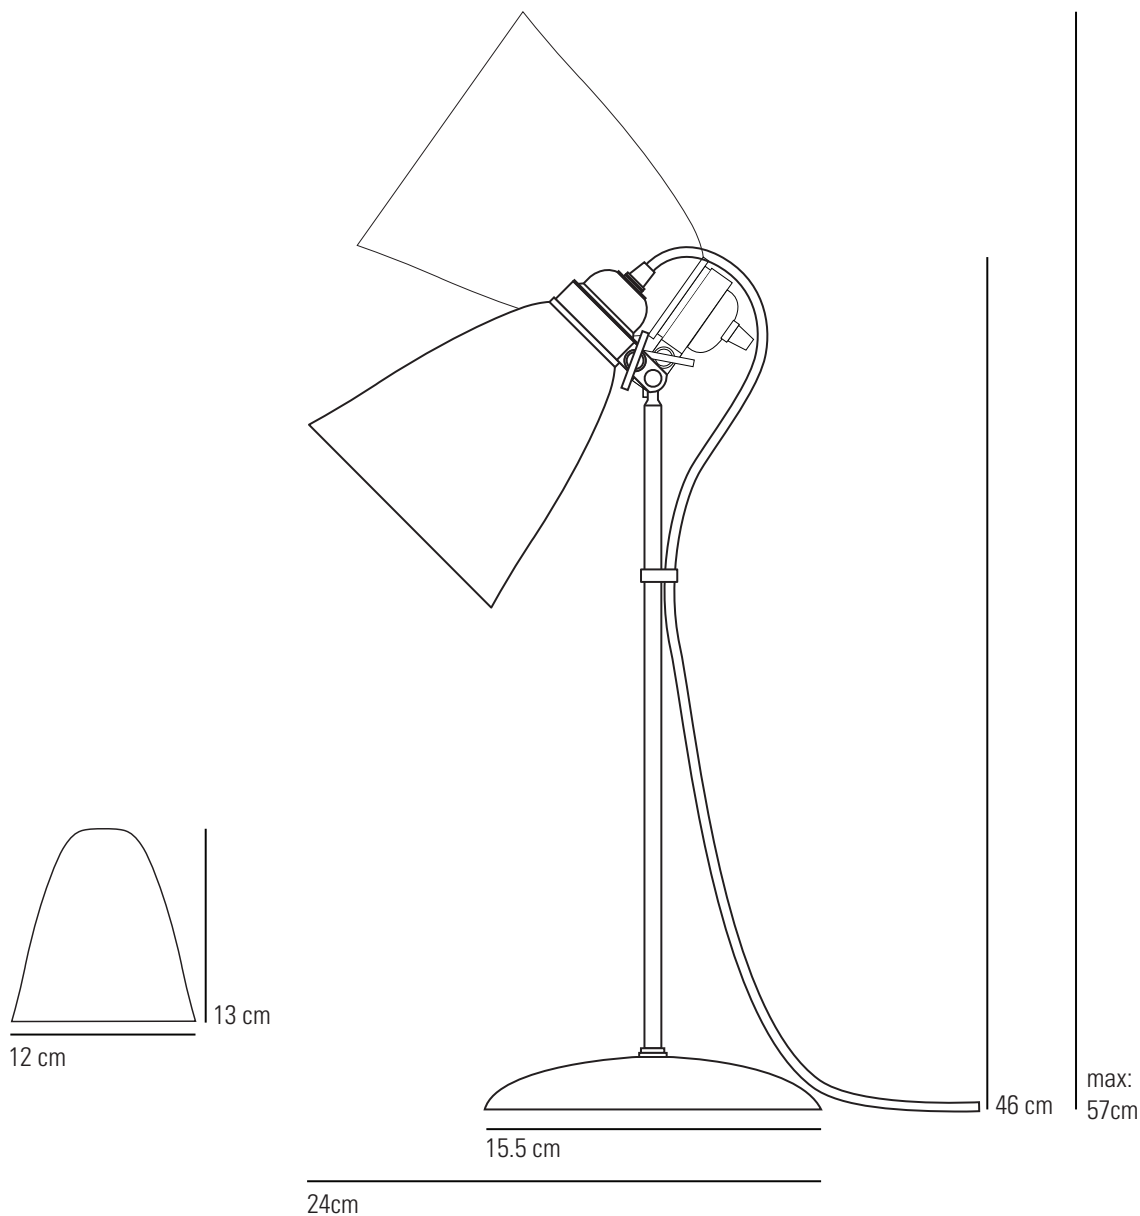

CICLE LINE Medium Dome Table Light

Specifications

PRODUCT CODE: FT198CL

BULB CAP: E27

MAX WATTAGE: 40W

VOLTAGE: 230V (AC)

BULB TYPE: GLS

IP RATING: IP20

MATERIAL: BONE CHINA, BRASS

AVAILABLE FINISH: BLACK & WHITE PAINTED
SHADE, BLACK BASE
SATIN CHROME STEM

CABLE COLOUR: BLACK & WHITE COTTON
BRAID