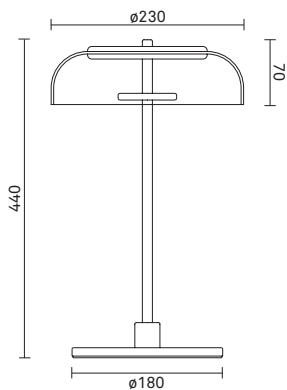

TECHNICAL INFO

Product no.: 02530121

Type: Table Light - Indoor

Colour:

Glass: Clear
Metal: Nordic Gold
Cable: Black

Materials:

Powder coated metal
Mouth-blown glass
Fabric covered cable

Dimensions:

∅230mm x 440mm
Fabric cable - Length: 2000mm

Product weight:

Product: 3342 g

Packaging:

Dimensions: L: 533mm x W: 258mm x H: 266mm
Weight: 1023 g
Total weight incl. product: 4365 g
Number of parcels: 1
Material: Brown cardboard.