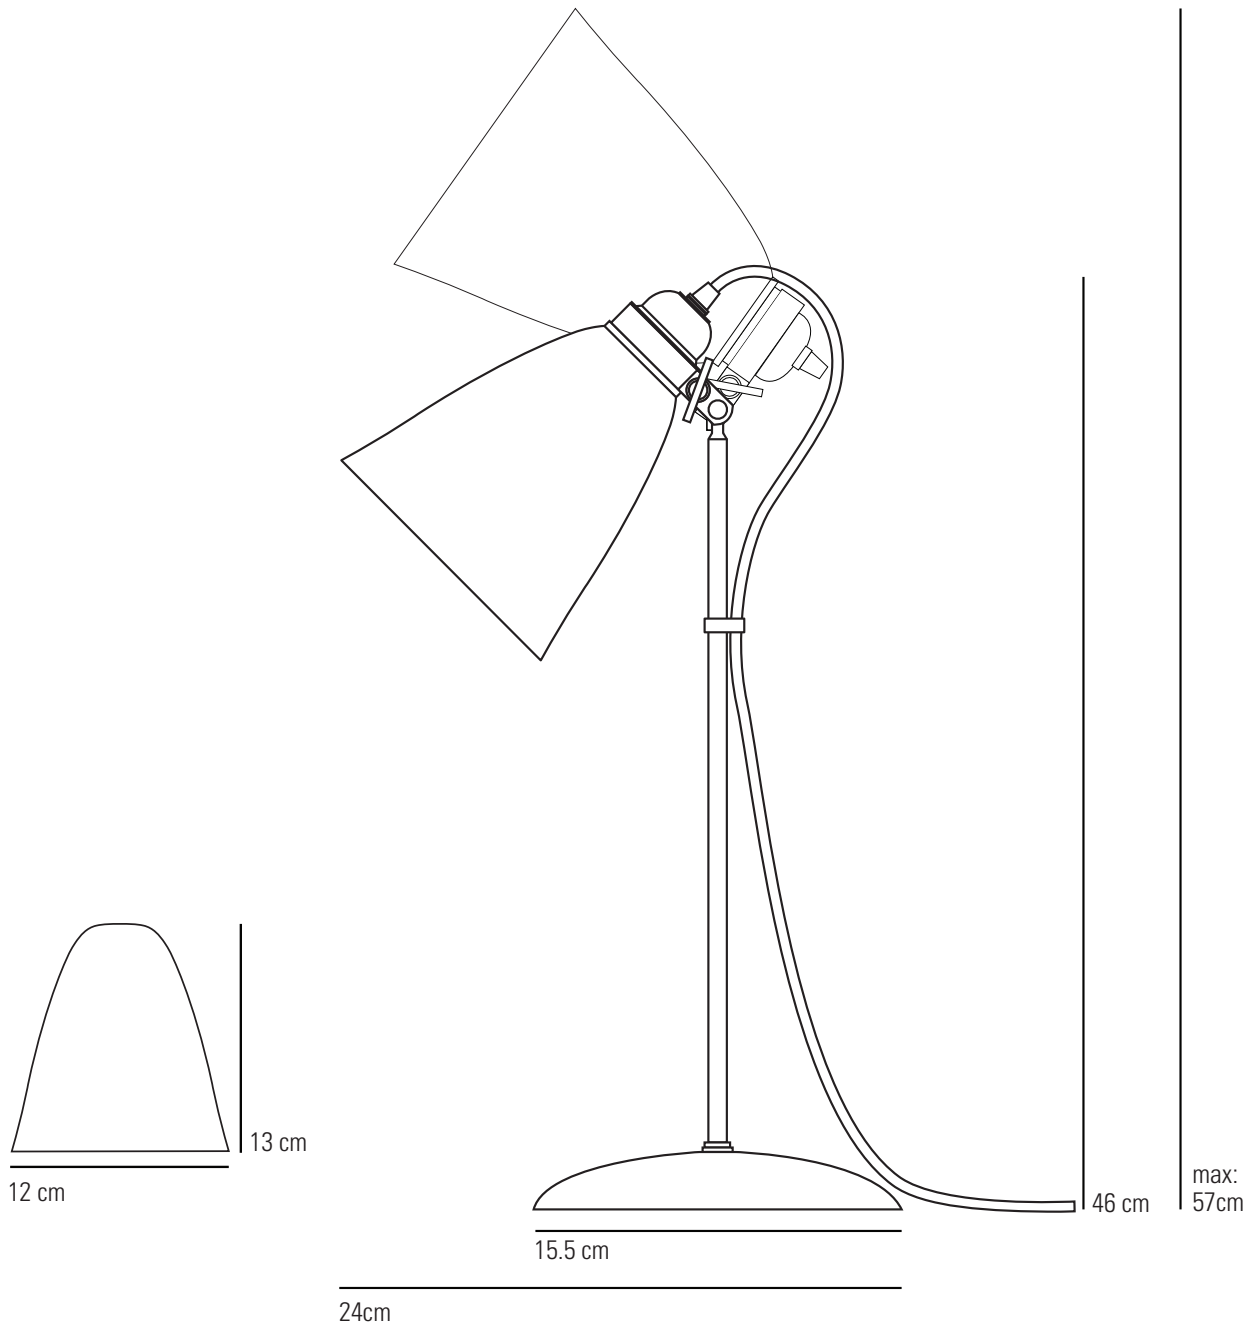

HECTOR 30 Table Light

Specifications

PRODUCT CODE:	FT198	IP RATING:	IP20
BULB CAP:	E27	MATERIAL(S):	BONE CHINA, BRASS
MAX WATTAGE:	40W	AVAILABLE FINISH:	NATURAL BONE CHINA SHADE SATIN BRASS STEM
VOLTAGE:	230V (AC)	CABLE COLOUR:	BLACK / GREY COTTON BRAID
BULB TYPE:	GLS		