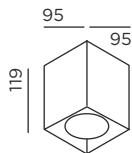

**material:**  
aluminium die-casting  
powder-coated  
safety glass clear

**protection class:**  
IP65

**light direction:**

Größe in mm  
size in mm

Farbe colour	Art.-Nr. item no.	Systemleistung system performance
 anthracite RAL 7016	91820-S-AN	15 W/978 lm
 space grey	91820-S-SG	15 W/978 lm
 pure white RAL 9016	91820-S-WH	15 W/978 lm
 deep black RAL 9005	91820-S-BL	15 W/978 lm