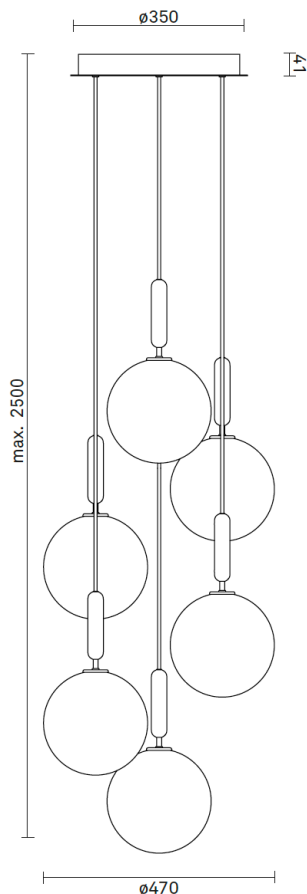

## MIIRA 6 Large Brass Optic

Design: Sofie Refer, 2020. EU-model.

**Miira 6 Large in mouth-blown Optic Clear glass and Brass finish. Incl. Ceiling plate.**

The significant details of Miira are the fine curves and thin neck that gives a graceful appearance.

## TECHNICAL INFO

**Product no.:** 03620823

**Type:** Suspension - Indoor

**Colour:**

Glass: Optic Clear

Metal: Brass

Cable: Black

**Materials:**

Anodized brass finish

Mouth-blown glass

Fabric covered cable

**Dimensions:**

ø470mm x max. 2500mm

Ceiling plate: ø350mm x 41mm

Fabric cable - Length: 2500mm

**Product weight:**