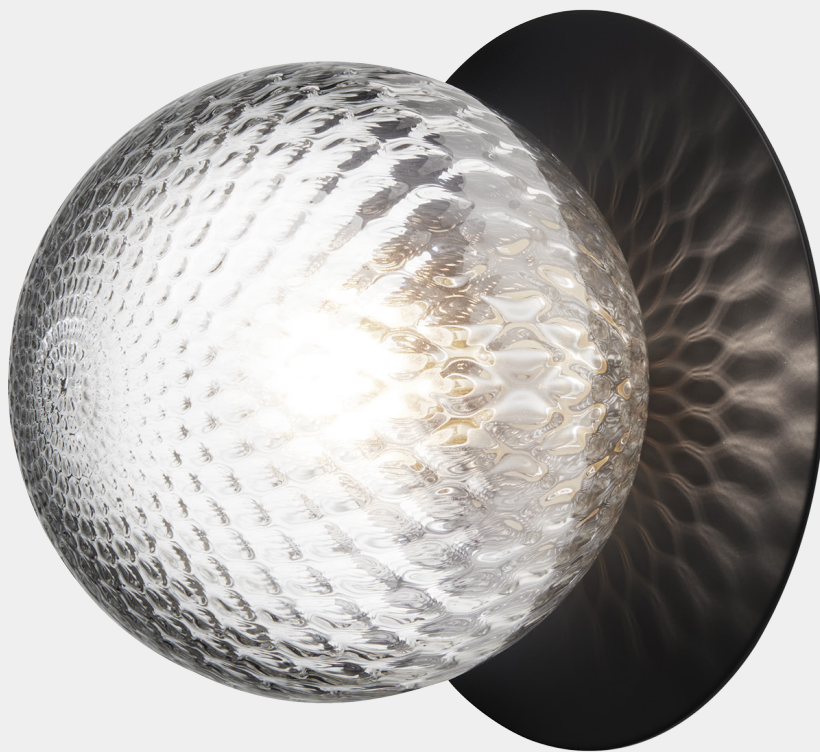

NUURA

LIILA 1 MEDIUM
black / optic clear

Design: Sofie Refer, 2018

Liila 1 Medium works well as a single lamp or grouped in a decorative formation. Liila 1 Medium also suits smaller rooms, the bathroom and the entrance hall.

Explore the rest of the Liila collection on our website, [here](#)

Product no.: EU - 2046026 / US - 3046019

Certifications: CE, IP44, Class I

Type: Wall / ceiling light - indoor

For information about IP ratings, click [here](#)

Colour: Glass: optic clear / Metal: black

Cleaning: Use a soft dry cloth to clean the product.
Do not use household cleaners.

Materials: Powder-coated metal, mouth-blown glass

Light source: Socket: G9
Max wattage: 7W LED
Voltage (V): 220-240V / 120V