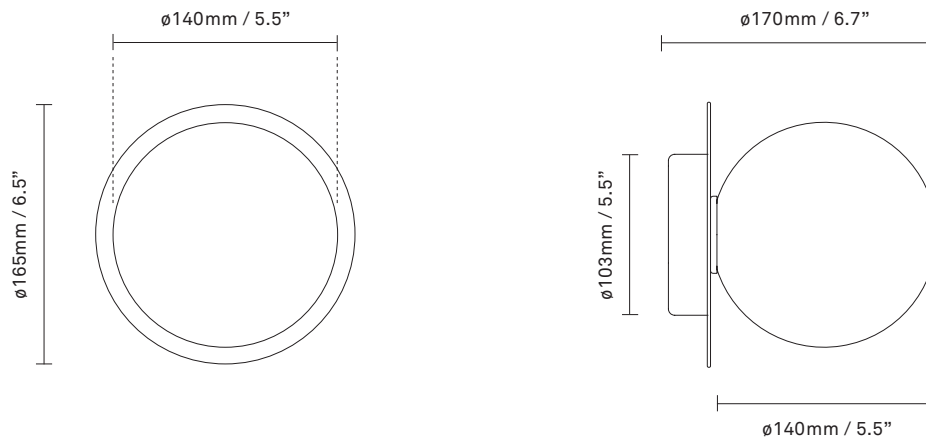

NUURA

LIILA 1 MEDIUM
black / optic clear

Design: Sofie Refer, 2018

Liila 1 Medium works well as a single lamp or grouped in a decorative formation. Liila 1 Medium also suits smaller rooms, the bathroom and the entrance hall.

Explore the rest of the Liila collection on our website, [here](#)

Product no.: EU - 2046026 / US - 3046019

Certifications: CE, IP44, Class I

Type: Wall / ceiling light - indoor

For information about IP ratings, click [here](#)

Dimensions: 165mm / 6,5in x 170mm / 6,7in
Ceiling plate: \varnothing 103mm / 4in(EU)
 \varnothing 140mm / 5,5in (US)
Glass: \varnothing 140 / 5,5in

See recommended light source [here](#)

Weight: Armature + glass: 1000g

Light sources not included

Packaging: Dimensions: L: 338mm / 13,3in x W:
194mm / 7,6in x H: 175mm / 6,9in
Weight: 480g
Total weight incl. product: 1480g
Number of parcels: 1
Material: Brown cardboard

Dimmable if installed with appropriate dimmable LED light source(s) suitable for your dimmer circuit.