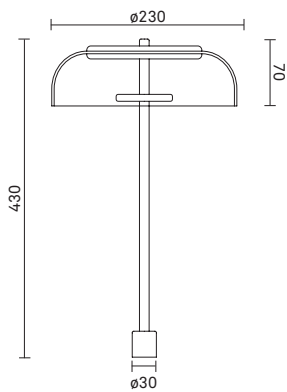

TECHNICAL INFO

Product no.: 02650121

Type: Table Light - Indoor

Colour:

Glass: Clear
Metal: Nordic Gold
Cable: Black

Materials:

Powder coated metal
Mouth-blown glass
Fabric covered cable

Dimensions:

∅230mm x 430mm
Fabric cable - Length: 2000mm

Product weight:

Product: -

Packaging:

Dimensions: L: 533mm x W: 258mm x H: 266mm
Weight: 1023 g
Total weight incl. product: -
Number of parcels: 1
Material: Brown cardboard.