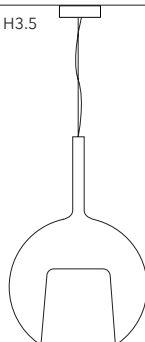

TECHNICAL SHEET

0811-24 MAXI

Mounting: Sospensione / Suspension

Environment: Indoor - IP20

Materials: Vetro / Glass

Voltage: 220-240V 50/60Hz

Source: Bulb 1 x 20W - E27 LED

Cable RAL: 7013

Rosoni / Canopies

0811-94 CANOPY TYPE D

Mounting: A soffitto / Ceiling

Environment: Indoor - IP20

Materials: Metallo / Metal

Voltage: 220-240V 50/60Hz

Lighting Control: On-Off / Dimmable DALI

Lampadina inclusa / included bulb

12W - 230V - E27 LED dimmable - 2700K - 1521lm

0811-24 + 0811-94

Ø11.3 x H3.5

Ø55 x H82

H 225 max

Finiture / Finishes

Vetri specchiati / Mirroring Glass

Trasparente
Transparent