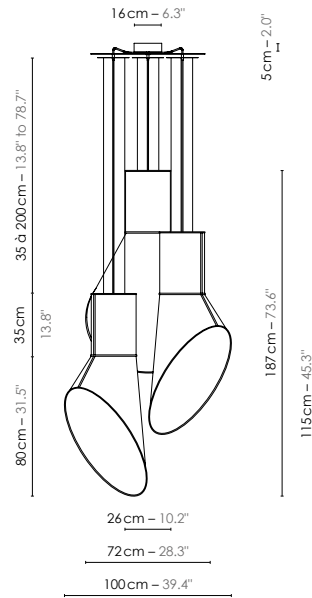

Fiche **TECHNIQUE**

SPEC sheet

Body

DESIGNHEURE

LIGHTING

ÉDITION — FRANCE

www.designheure.com
contact@designheure.com
Tel : 33 (0)4 67 53 99 63

“ Faisant écho aux légendaires cheminées de paquebot, la collection “ Cargo ” se distingue par la pureté de ses formes. Fabriquée en France, sa réalisation constitue un exercice exigeant dans le travail de l’abat-jour. Elle est déclinée en plusieurs tailles et modèles, qui peuvent être assemblés en grappe.”

“ Echoing the legendary design of steam liner funnels, the “ Cargo ” collection is characterized by the purity of its form. Made in France, its manufacturing creating the lampshade is a demanding and precise exercise. Cargo is available in several sizes and designs, which can be clustered together. ”

Model	Lustre/Chandelier 3 Grand Cargo	
Reference	Lu3gc	
Collection	Cargo	
Design	2012	
Designer	Hervé Langlais	
Environnement	Intérieur/Interior	
Dimensions	Hauteur plafond/Ceiling height :	+ 4 m
	Dim. totales/Total dim. :	L. 100 x l. 100 x H. 320 cm
	Dim. min./Min. dim. :	L. 100 x l. 100 x H. min 155 cm
	Abat-jour conique/Conical lampshade :	L. 72 x l. 37 x H. 80 cm
	Cylindre/Cylinder :	Ø 26 x H. 35 cm
	Plaque triangulaire/Triangular plate :	L. 66 x l. 60 cm
	Boîtier électrique/Electrical power supply :	Ø 16 x H. 5 cm
	Fil textile/Textile cord :	3 x 2 m
	Câble acier/Steel cable :	9 x 2 m
Electricity	Tension :	220-240 V 50/60 Hz 100-127 V 50/60 Hz
	Douille/Socket :	E27
	Ampoule/Bulb :	3 X Max 60 W - Non fournie/Not included
	Type d'ampoule/Type of bulb :	Globe LED/LED globe
Materials	Tissus ou pvc laqué, acier laqué, fil tissé coloré, câble acier Fabric or lacquered pvc, lacquered steel, colored textile cord, steel cable.	
Custom made	Possibilité d'ajout de longueurs de fils et câbles/Adding of cords and cables length possible. Possibilité de coloris sur mesure/Custom made colors possible	
Colors ref.	Lu3gc2cb1n Blanc - 2 Cylindres Blanc +1 Noir / Or/White - 2 White + 1 Black / Gold cylinders	
Weight	Net/Net kg : 6,6 Brut/Gross kg : 17,7	
Shipping	Nbre de colis/Nber of packs : 2 Dimensions : 106 x 82 x 48 cm 80 x 60 x 60 cm	
Certifications