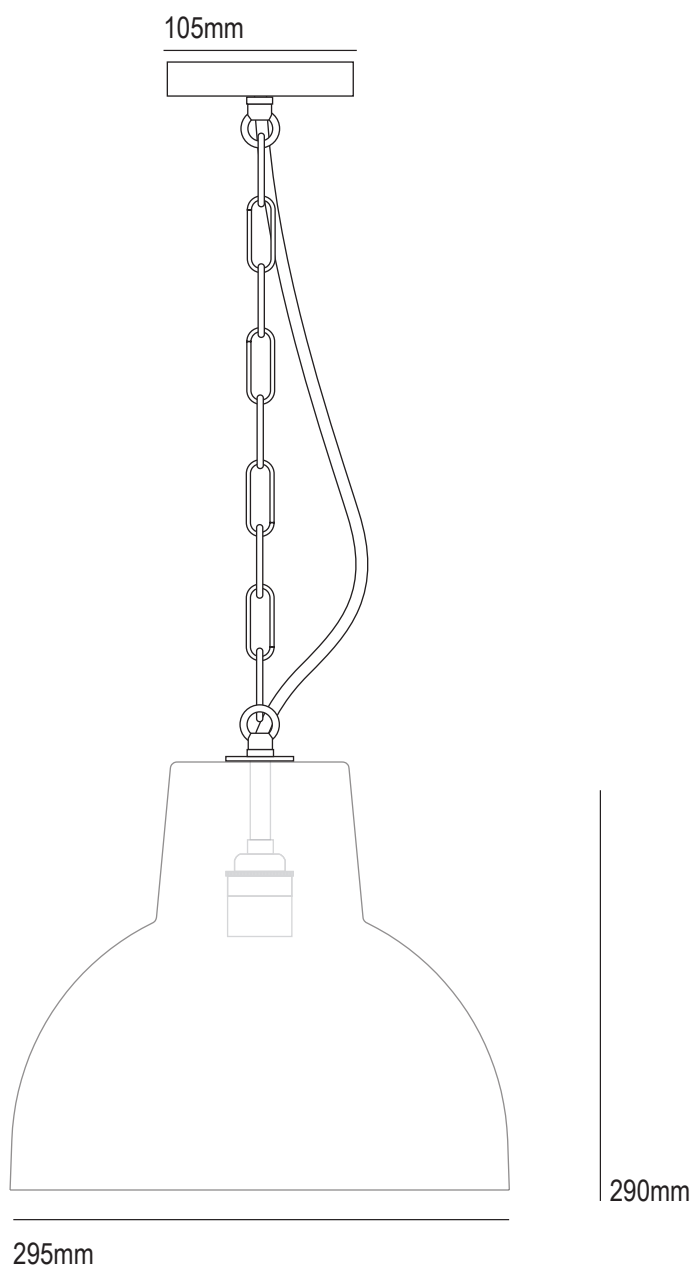

# Glass York Size 2 Pendant Light

## Specifications

PRODUCT CODE: DP8164

BULB CAP: E27

MAX WATTAGE: 60W

VOLTAGE: 230V (AC)

BULB TYPE: GLS

IP RATING: IP20

MATERIAL: BRASS, GLASS

AVAILABLE FINISH: WEATHERED/POLISHED BRASS  
CLEAR/OPAL/ANTHRACITE  
GLASS

CABLE: BLACK BRAIDED CABLE

CABLE LENGTH: 150CM

CHAIN LENGTH: 180CM