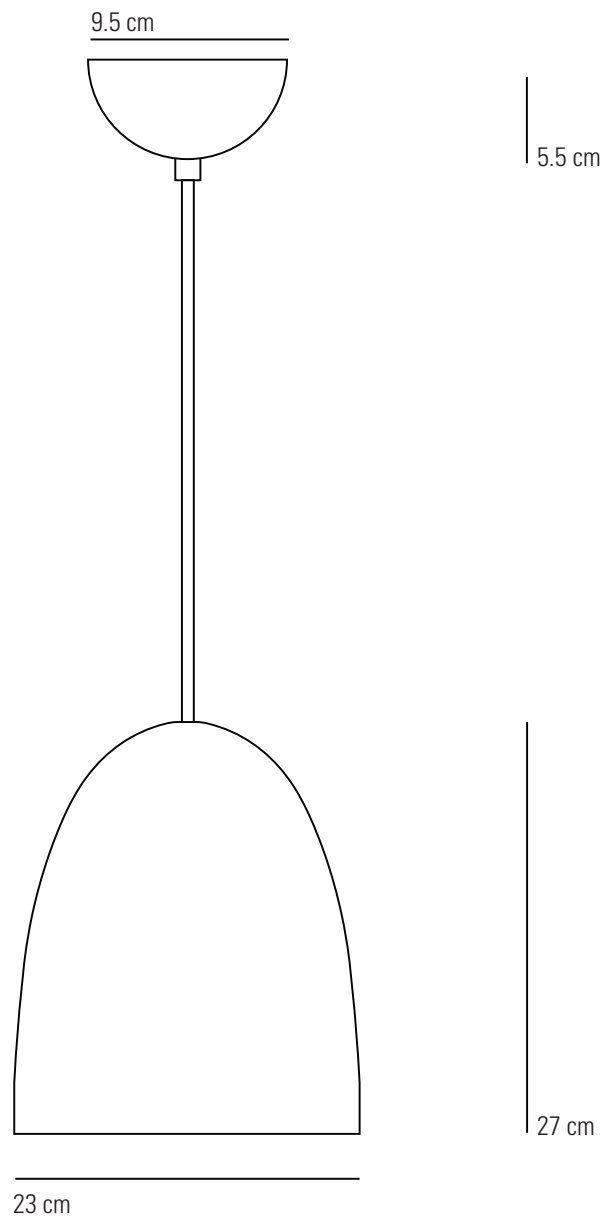

STANLEY MEDIUM Pendant Light

Specifications

PRODUCT CODE:	FP457
BULB CAP:	E27
MAX WATTAGE:	100W
VOLTAGE:	230V (AC)
BULB TYPE:	GLS
IP RATING:	IP20

MATERIAL(S):	COPPER/BRASS
AVAILABLE FINISH:	HAMMERED COPPER / BRASS/ NICKEL PLATED / BLACK NICKEL POLISHED COPPER / BRASS/ NICKEL PLATED / BLACK NICKEL
CABLE LENGTH:	150CM
CABLE COLOUR:	BLACK COTTON BRAID