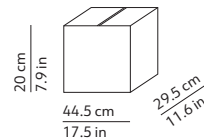

### CODES AND DIMENSIONS / CODICI E DIMENSIONI

K512436B  
K512436N  
K512436R

### PACKAGING / IMBALLO

Diffuser  
Volume: 0.022 m<sup>3</sup> / 0.788 ft<sup>3</sup>  
Gross weight: 2.02 kg / 4.44 lbs

Structure  
Volume: 0.026 m<sup>3</sup> / 0.927 ft<sup>3</sup>  
Gross weight: 1.74 kg / 3.83 lbs