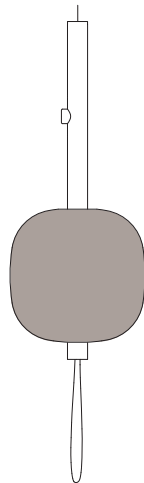

## MOTUS suspension

SHULAB / 2023

EN: Suspension lamp with adjustable height. Opal glass diffuser. Metallic structure available in three coating finishes.

IT: Lampada a sospensione con altezza regolabile. Diffusore in vetro opale. Struttura in metallo verniciato disponibile in tre finiture.

### PACKAGING / IMBALLO

Diffuser  
Volume: 0.022 m<sup>3</sup> / 0.788 ft<sup>3</sup>  
Gross weight: 2.02 kg / 4.44 lbs

Structure  
Volume: 0.026 m<sup>3</sup> / 0.927 ft<sup>3</sup>  
Gross weight: 1.74 kg / 3.83 lbs

#### DIFFUSER / DIFFUSORE

Two layers of mouth blown glass  
Vetro opale incamiciato e soffiato

○ White / Bianco

Suspension lamp  
Lampada a sospensione

Canopy - diam. 6.3in h. 2in - white RAL9010 / red RAL3016 / black RAL9005

fixed to the ceiling with not provided screws (2-4)

Rosone - diam.16cm h. 5cm - colore bianco RAL9010 / rosso RAL3016 / nero RAL9005