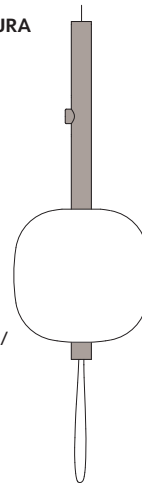

STRUCTURE / STRUTTURA

Coated metallic structure
Struttura in metallo verniciato

● Black RAL9005 /
Nero RAL 9005
Matt / Opaco

● Red RAL3016 /
Rosso RAL3016
Matt / Opaco

○ White RAL9010 /
Bianco RAL9010
Matt / Opaco