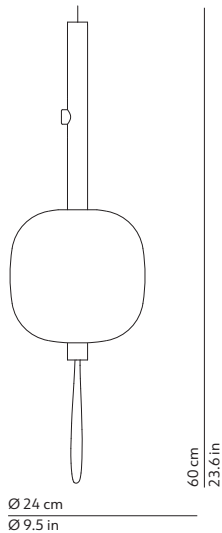

## MOTUS suspension

SHULAB / 2023

EN: Suspension lamp with adjustable height. Opal glass diffuser. Metallic structure available in three coating finishes.

IT: Lampada a sospensione con altezza regolabile. Diffusore in vetro opale. Struttura in metallo verniciato disponibile in tre finiture.

### CODES AND DIMENSIONS / CODICI E DIMENSIONI

K512436B  
K512436N  
K512436R

### PACKAGING / IMBALLO

Diffuser  
Volume: 0.022 m<sup>3</sup> / 0.788 ft<sup>3</sup>  
Gross weight: 2.02 kg / 4.44 lbs

Structure  
Volume: 0.026 m<sup>3</sup> / 0.927 ft<sup>3</sup>  
Gross weight: 1.74 kg / 3.83 lbs

Suspension lamp  
Lampada a sospensione

Canopy - diam. 6.3in h. 2in - white RAL9010 / red RAL3016 / black RAL9005

fixed to the ceiling with not provided screws (2-4)

Rosone - diam.16cm h. 5cm - colore bianco RAL9010 / rosso RAL3016 / nero RAL9005