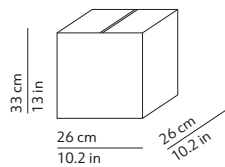

### PACKAGING / IMBALLO

Diffuser  
Volume: 0.022 m<sup>3</sup> / 0.788 ft<sup>3</sup>  
Gross weight: 2.02 kg / 4.44 lbs

Structure  
Volume: 0.026 m<sup>3</sup> / 0.927 ft<sup>3</sup>  
Gross weight: 1.74 kg / 3.83 lbs