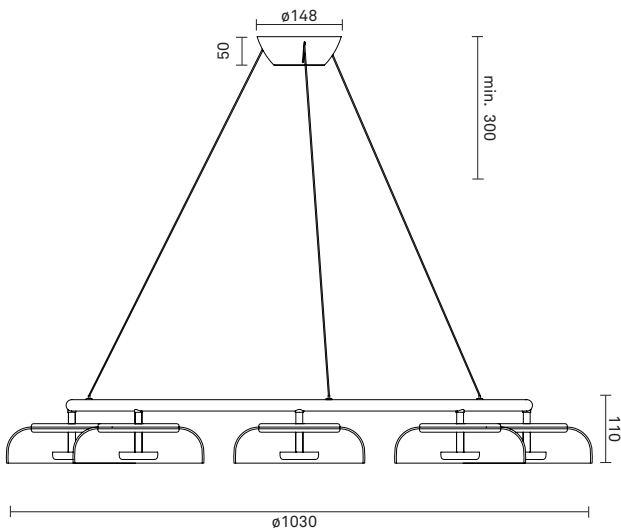

NUURA

TECHNICAL INFO

Product no.: 2021003

Type: Suspension - Indoor

Colour:

Glass: Clear
Metal: Nordic Gold
Cable: Clear

Materials:

Powder coated metal
Mouth-blown glass
Plastic cable

Dimensions:

∅1030mm x min. 450mm
Ceiling plate: ∅148mm x 50mm
Fabric cable - Length: 2500mm

Product weight:

Product incl. ceiling: 8920 g
Ceiling plate: 355 g

Packaging:

Dimensions: L: 1030mm x W: 1010mm x H: 230mm
Weight: 3952 g
Total weight incl. product: 12872 g
Number of parcels: 1
Material: Brown cardboard.