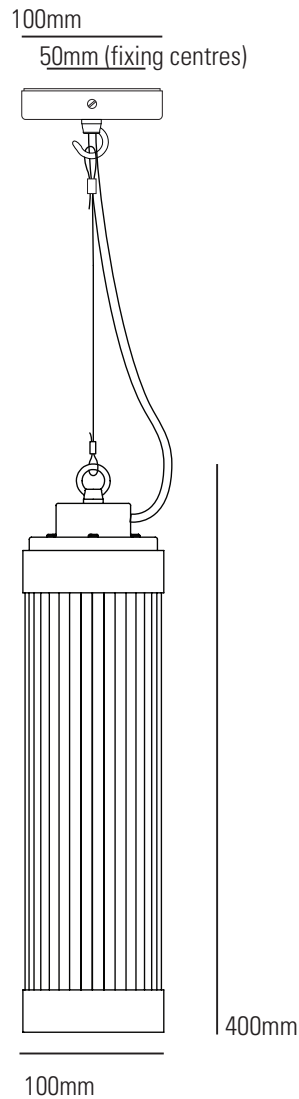

7213 Pillar Pendant Light

Specifications

PRODUCT CODE:	DP7213	MATERIAL(S):	BRASS, GLASS
BULB CAP:	N/A	AVAILABLE FINISH:	POLISHED OR WEATHERED BRASS/CHROME PLATED CLEAR GLASS
MAX WATTAGE:	10W	CABLE COLOUR:	BLACK COTTON BRAIDED
VOLTAGE:	12 (DC)	CABLE LENGTH:	180CM
BULB TYPE:	LED TUBE (SUPPLIED)	SUSPENSION WIRE:	150CM
IP RATING:	IP20		

Supplied with integral LED and driver (for remote installation up to 10 meters from the fitting*)
Fitting is dimmable and is supplied with a TRIAC dimming leading edge driver **
Warm white tone LED (2700K)