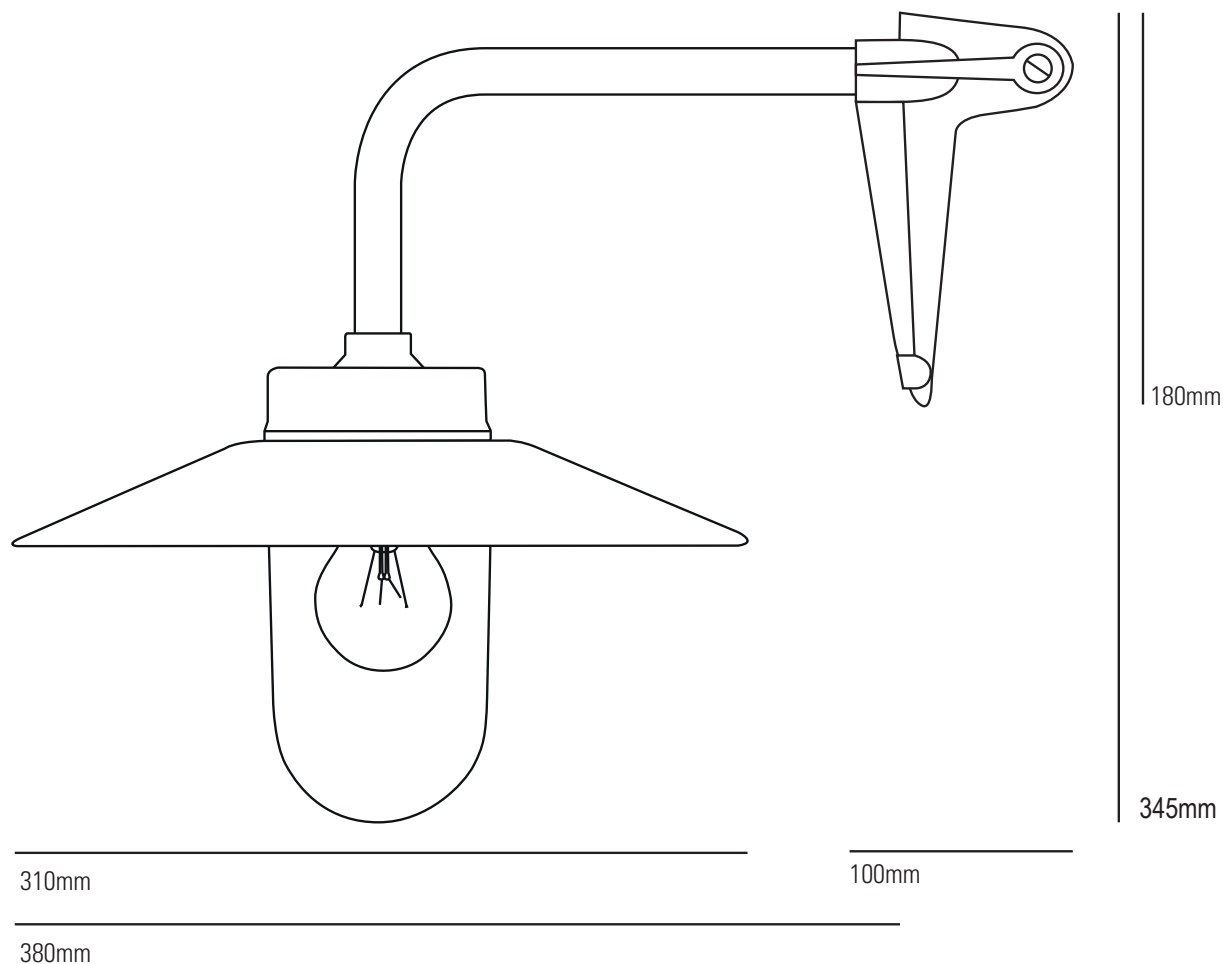

7680 Exterior Bracket Light, Right Angle, Corner Fork

Specifications

PRODUCT CODE:	DP7680/CR	IP RATING:	IP54
BULB CAP:	E27	MATERIAL(S):	IRON & STEEL/BRONZE & COPPER, GLASS
MAX WATTAGE:	60W	AVAILABLE FINISH:	GALVANISED/GUNMETAL CLEAR OR FROSTED GLASS
VOLTAGE:	230V (AC)		
BULB TYPE:	GLS		