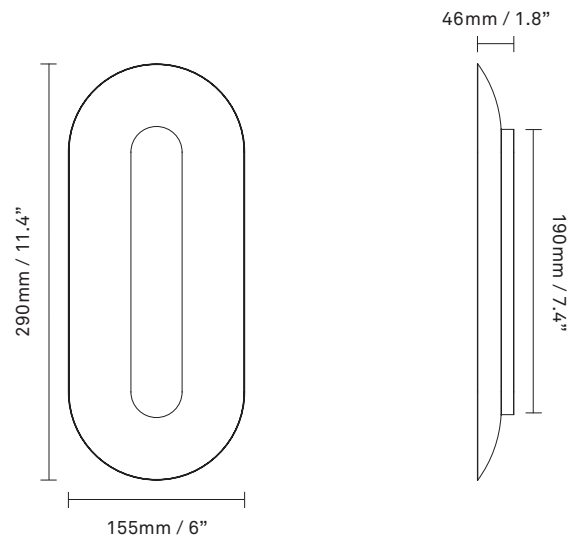

NUURA

SASI SMALL
silver

Design: Rick Tegelaar, 2022

Sasi Small provides an indirect light carried and emphasized by the larger, rounded lampshade made in a satin finish, while the mirror effect of the smaller shade creates detailed reflections of the surroundings and light in the room. Cable not included.

Colour: Metal: satin silver, polished silver

Cleaning: Use a soft dry cloth to clean the product.
Do not use household cleaners.

Materials: Anodized metal

Dimensions: 290mm / 11.4in x 155mm / 6in
Backplate: 190mm / 7.4in
x 46mm / 1.8in

Light source: Integrated LED 11W
Colour Temp.: 3000 Kelvin
Lumen: 962 lm
CRI: >90Ra
Dimmable 300 mA LED driver

Weight: 540g

Packaging: Dimensions: L: 345mm / 13.5in x
W: 210mm / 8.2in x H: 950mm / 37.4in
Weight: 400 g
Total weight incl. product: 940g
Number of parcels: 1
Material: Brown cardboard.