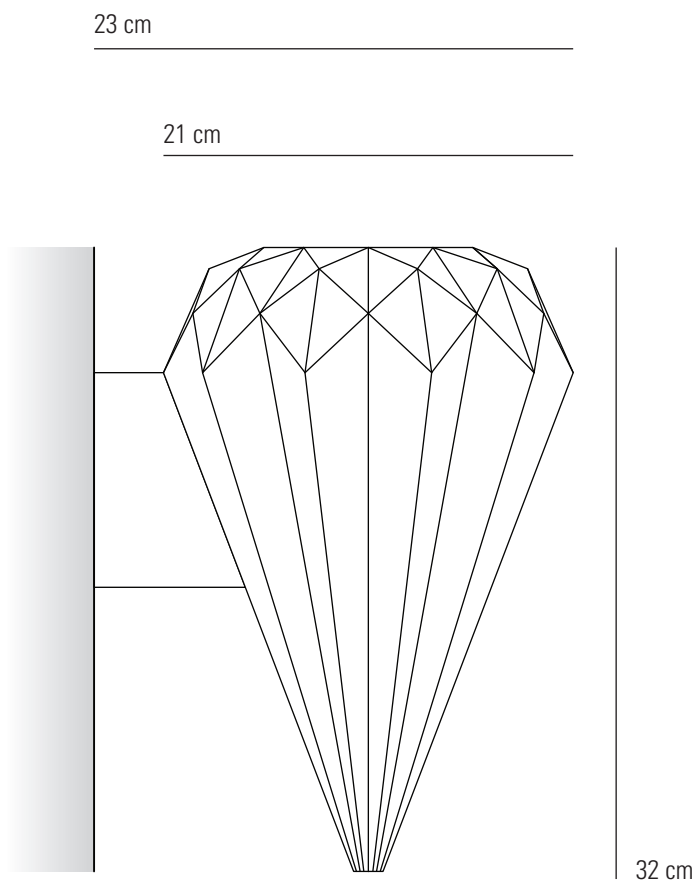

HATTON 3 Wall Light

Specifications

PRODUCT CODE: FW561N

BULB CAP: E27

MAX WATTAGE: 60W

VOLTAGE: 230V (AC)

BULB TYPE: GLS

IP RATING: IP20

MATERIAL(S): BONE CHINA, STEEL

AVAILABLE FINISH: NATURAL BONE CHINA SHADE,
SATIN CHROME BACK PLATE