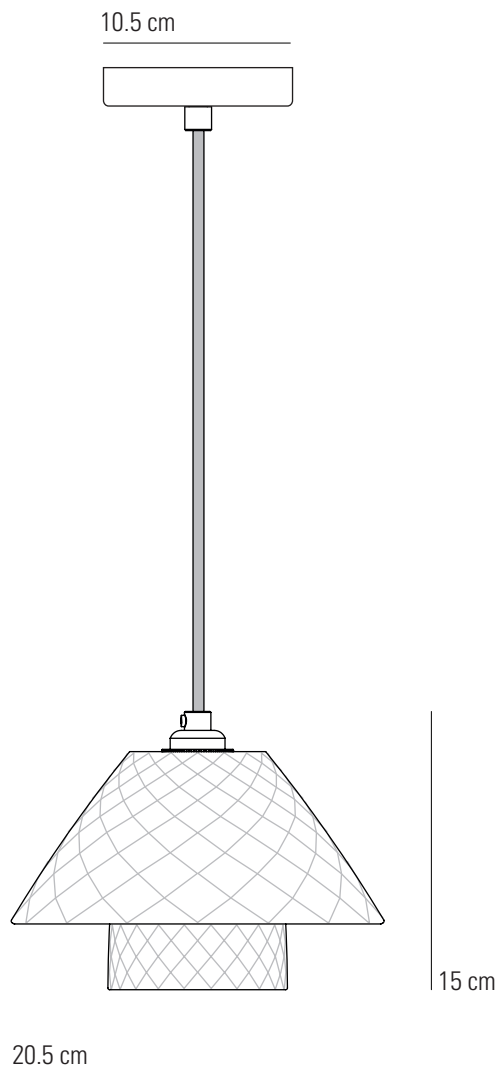

# OXFORD DOUBLE Pendant Light

## Specifications

PRODUCT CODE: FP620N

BULB CAP: E27

MAX WATTAGE: 40W

VOLTAGE: 230V (AC)

BULB TYPE: GLS

IP RATING: IP20

MATERIAL: BONE CHINA, BRASS

AVAILABLE FINISH: MATTE BONE CHINA SHADE + SATIN BRASS CEILING ROSE & LAMPHOLDER

CABLE LENGTH: 150 CM

CABLE COLOUR: BLACK COTTON BRAID