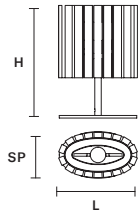

VEGAS A G 

L 79 cm / 31.10"
 SP 10 cm / 3.93"
 H 28 cm / 11.02"

INTEGRATED LED LIGHTING
 14 W CRI>95
 3000 K – 1854 NOMINAL LM
 DIMM NO

VEGAS TL G 

L 30 cm / 11.81"
 SP 18 cm / 7.08"
 H 45 cm / 17.71"

INTEGRATED LED LIGHTING
 10,8 W CRI>95
 3000 K – 1390 NOMINAL LM
 DIMM OWN BUTTON

 : for the US market, refer to the relevant price list.

VEGAS C3 LN 75 

L	75 cm / 29.52"
SP	20 cm / 7.87"
H MAX	150 cm / 59.05"
INTEGRATED LED LIGHTING	
16,2 W CRI>90	
3000 K - 2064 NOMINAL LM	
DIMM	1-10V + PUSH