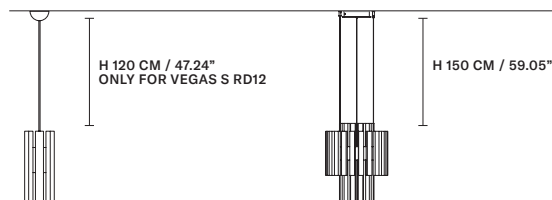

Vegas

SUSPENSION
APPLIQUE
TABLE LAMP

Struttura in metallo con diffusore in listelli di vetro effetto roccia Illuminazione a LED.

Metal frame with diffuser in strips of rock looking glass. LED lighting.

Gestell aus Metall mit Diffusor aus Glasleisten, Gestein Aussehend. LED-Beleuchtung.

Estructura de metal con difusor en listones de cristal efecto roca. Iluminación LED.

Structure en métal peint avec diffuseur en bandes de verre effet roche. Éclairage à LED.

Металлический каркас с рассеивателем из стекла с эффектом горного хрусталя. Светодиодное освещение.

这种灯具具有金属结构，而且在灯具外面有岩石类类似的玻璃条们。LED照明。

هيكل معدني
مع ناشر ضوء في شرائح
زجاجية ذات تأثير صخري.
إضاءة ليد.

FINISHINGS

STANDARD

MATERIALS

STANDARD

STANDARD CABLES FOR ALL SUSPENSIONS