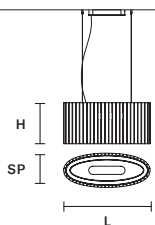

VEGAS S OV85

L 85 cm / 33.46"
SP 34 cm / 13.38"
H 40 cm / 15.74"

INTEGRATED LED LIGHTING

58,8 W CRI>95
3000 K – 7570 NOMINAL LM
DIMM 0-10V