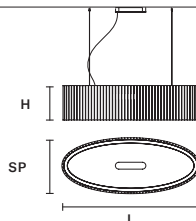

VEGAS S RD 60DB 

∅ 60 cm / 23.62"
H 50 cm / 19.68"

INTEGRATED LED LIGHTING
55 W CRI>95
3000 K - 6592 NOMINAL LM
DIMM 0-10V

Ⓜ : for the US market, refer to the relevant price list.

VEGAS S OV85

L 85 cm / 33.46"
 SP 34 cm / 13.38"
 H 40 cm / 15.74"

INTEGRATED LED LIGHTING

58,8 W CRI>95
 3000 K – 7570 NOMINAL LM
 DIMM 0-10V

VEGAS S OV120

L 120 cm / 47.24"
 SP 48 cm / 18.89"
 H 40 cm / 15.74"

INTEGRATED LED LIGHTING

67,2 W CRI>95
 3000 K – 8806 NOMINAL LM
 DIMM 0-10V

VEGAS S OV160

L 160 cm / 62.99"
 SP 65 cm / 25.59"
 H 40 cm / 15.74"

INTEGRATED LED LIGHTING

119 W CRI>95
 3000 K – 15372 NOMINAL LM
 DIMM 0-10V

VEGAS S VRT70 

∅	27 cm / 10.62"
H	67 cm / 26.37"

VEGAS S VRT90 