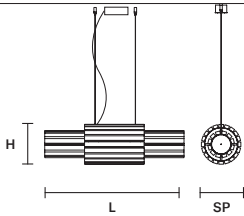

 : for the US market, refer to the relevant price list.

VEGAS BIL 90

L 94 cm / 37.00"
 SP 27 cm / 10.62"
 H 27 cm / 10.62"

INTEGRATED LED LIGHTING

41 W CRI>95
 3000 K – 5253 NOMINAL LM
 DIMM 0-10V

VEGAS BIL 140

L 135 cm / 53.14"
 SP 27 cm / 10.62"
 H 27 cm / 10.62"

INTEGRATED LED LIGHTING

56 W CRI>95
 3000 K – 7261 NOMINAL LM
 DIMM 0-10V

VEGAS BIL 180

L 175 cm / 68.89"
 SP 27 cm / 10.62"
 H 27 cm / 10.62"

INTEGRATED LED LIGHTING