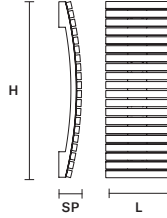

VEGAS A G VRT

L 28 cm / 11.02"
SP 10 cm / 3.93"
H 79 cm / 31.10"

INTEGRATED LED LIGHTING
14 W CRI>95
3000 K – 1854 NOMINAL LM
DIMM NO