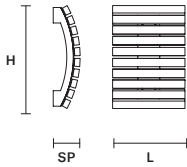

VEGAS A P VRT

L 28 cm / 11.02"
SP 10 cm / 3.93"
H 38 cm / 14.96"

INTEGRATED LED LIGHTING
7 W CRI>95
3000 K – 927 NOMINAL LM
DIMM NO