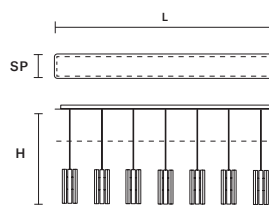

VEGAS C7 LN 175

L	175 cm / 68.89"
SP	20 cm / 7.87"
H MAX	150 cm / 59.05"
INTEGRATED LED LIGHTING	
37,8 W CRI>90	
3000K - 4816 Nominal lm	
DIMM	1-10V + DALI + PUSH