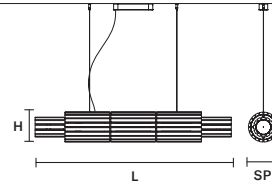

INTEGRATED LED LIGHTING

72 W CRI>95
3000 K – 9270 NOMINAL LM
DIMM 0-10V