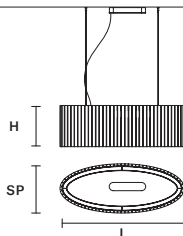

VEGAS S RD 60DB 

∅ 60 cm / 23.62"
H 50 cm / 19.68"

INTEGRATED LED LIGHTING
55 W CRI>95
3000 K - 6592 NOMINAL LM
DIMM 0-10V

Ⓜ : for the US market, refer to the relevant price list.

VEGAS S OV85

L 85 cm / 33.46"
 SP 34 cm / 13.38"
 H 40 cm / 15.74"

INTEGRATED LED LIGHTING

58,8 W CRI>95
 3000 K – 7570 NOMINAL LM
 DIMM 0-10V

VEGAS S OV120

L 120 cm / 47.24"
 SP 48 cm / 18.89"
 H 40 cm / 15.74"

INTEGRATED LED LIGHTING

67,2 W CRI>95
 3000 K – 8806 NOMINAL LM
 DIMM 0-10V

VEGAS S OV160

L 160 cm / 62.99"
 SP 65 cm / 25.59"
 H 40 cm / 15.74"

INTEGRATED LED LIGHTING

119 W CRI>95
 3000 K – 15372 NOMINAL LM
 DIMM 0-10V

VEGAS S VRT70 

∅	27 cm / 10.62"
H	67 cm / 26.37"

VEGAS S VRT90 

∅	27 cm / 10.62"
H	94 cm / 37.00"

VEGAS S VRT140 

∅	27 cm / 10.62"
H	135 cm / 53.14"

VEGAS S VRT180 

∅	27 cm / 10.62"
H	175 cm / 68.89"

INTEGRATED LED LIGHTING

21 W CRI>95	
3000 K – 2781 NOMINAL LM	
DIMM	0-10V