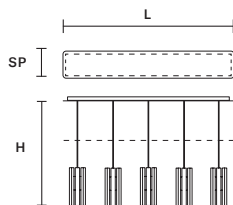

VEGAS C5 LN 125

L	125 cm / 49.21"
SP	20 cm / 7.87"
H MAX	150 cm / 59.05"
INTEGRATED LED LIGHTING	
27 W CRI>90	
3000K - 3440 Nominal lm	
DIMM	1-10V + PUSH