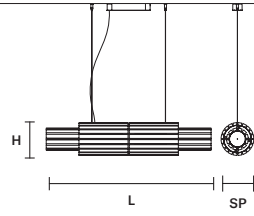

 : for the US market, refer to the relevant price list.

VEGAS BIL 90

L 94 cm / 37.00"
 SP 27 cm / 10.62"
 H 27 cm / 10.62"

INTEGRATED LED LIGHTING

41 W CRI>95
 3000 K – 5253 NOMINAL LM
 DIMM 0-10V

VEGAS BIL 140

L 135 cm / 53.14"
 SP 27 cm / 10.62"
 H 27 cm / 10.62"

INTEGRATED LED LIGHTING

56 W CRI>95
 3000 K – 7261 NOMINAL LM
 DIMM 0-10V

VEGAS BIL 180

L 175 cm / 68.89"
 SP 27 cm / 10.62"
 H 27 cm / 10.62"

INTEGRATED LED LIGHTING